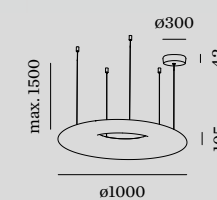

## 10.0

LED PCB 42W | DALI-2 | switch dim  
220-240VAC | 50-60Hz | incl. driver  
steel | opal LLDPE body | UL 94  
HB std.glow wire test 630°

IP20 SDCM3 L80/60K 8.80kg

3000K | CRI >80 | 5300lm

CODE  
213385W4