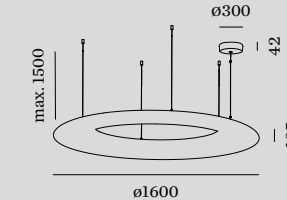

16.0

LED PCB 84W | DALI-2 | switch dim
220-240VAC | 50-60Hz | incl. driver
steel | opal LLDPE body | UL 94
HB std.glow wire test 630°

IP20 SDCM3 L80/60K 15.30kg

3000K | CRI >80 | 10600lm

CODE
213485W4

4000K | CRI >80 | 11300lm

CODE
213485W6

OPTIONAL

CODE
suspension
set 4m 90015114
longer suspension on request