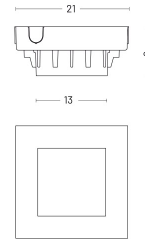

### Technical Specifications

Source lamp	LED 10 W
Total wattage	12
Voltage	220-240 Vac - 50/60 Hz
Control	On/Off (other controls on request)
Luminous flux (*Source flux)	490 lm (1300 lm*) @ 3000 K
Luminous efficacy	41 lm/W @ 3000 K
Light Temperature	2700 K
McADAM steps	3
Beam	diffuse
CRI	>90
Life time	L80-B15 > 60.000 h Ta 40°C
IP rating	67
IK rating	10
Insulation class	I
Note	Control on request: DALI - 1/10V - DMX - TRIAC Light control on request: 2200K - 4000K - RGBW