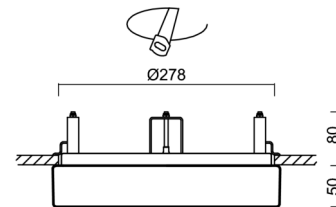

Technical data

Types of luminaires	Classic on/off
Mounting type	semi-recessed
Base material	steel
Shade material	opal polymethyl methacrylate
Base color	white Ral9003
Shade color	white
Holding the shade	folding system
Mounting location	ceiling/wall
Width	300 mm
Length	300 mm
Height	60 mm
Diameter	ø 300 mm
mounting holes (diameter)	none
Cable entrance	2xØ16mm
Energy Class	D
Impact strength	IK04
Operating temperature	from -20°C to +30°C

Electrical data

Power consumption	18 W
Ingress Protection	IP44
Socket	LED modul
terminal block	snap terminal block
Automatic circuit breaker type B10A	37 pcs
Automatic circuit breaker type B16A	59 pcs
Automatic circuit breaker type C10A	37 pcs
Automatic circuit breaker type C16A	59 pcs
Spínací proud	15 A / 100 sec