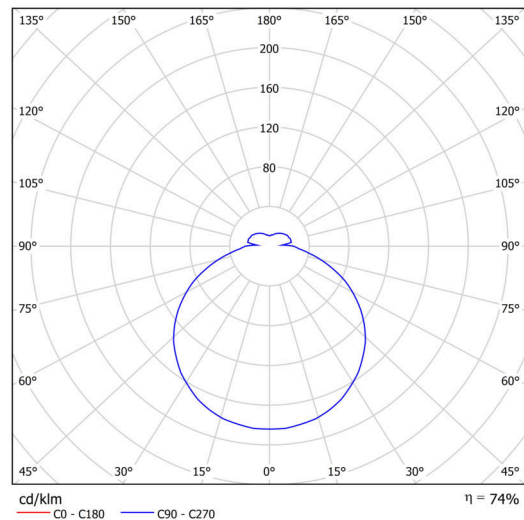

Technical data

Types of luminaires	Classic on/off
Mounting type	semi-recessed
Base material	steel
Shade material	opal polymethyl methacrylate
Base color	white Ral9003
Shade color	white
Holding the shade	folding system
Mounting location	ceiling/wall
Width	300 mm
Length	300 mm
Height	60 mm
Diameter	ø 300 mm
mounting holes (diameter)	none
Cable entrance	2xØ16mm
Energy Class	D
Impact strength	IK04
Operating temperature	from -20°C to +30°C

Luminous data

Lum. flux of luminaire	2020 lm
Lum. flux of light source	2810 lm
Luminaire efficacy	112 lm/W
Chromaticity temperature	4000 K
Rated life time LED L80/B10	100000 hours
CRI	Ra80
MacAdam	3
Blue light hazard	Risk group 0