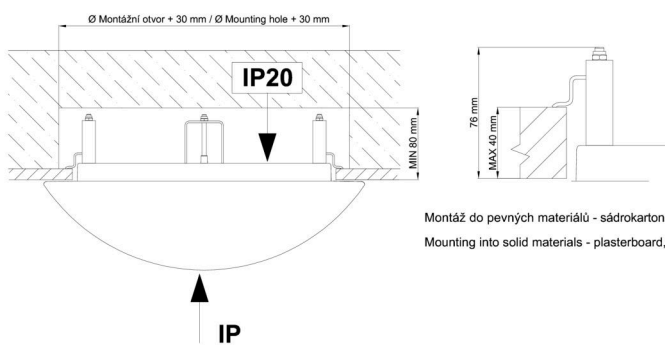

Technical data

Types of luminaires	Classic on/off
Mounting type	semi-recessed
Base material	steel
Shade material	opal polymethyl methacrylate
Base color	white Ral9003
Shade color	white
Holding the shade	folding system
Mounting location	ceiling/wall
Width	300 mm
Length	300 mm
Height	60 mm
Diameter	ø 300 mm
mounting holes (diameter)	none
Cable entrance	2xØ16mm
Energy Class	D
Impact strength	IK04
Operating temperature	from -20°C to +30°C

Rozměry dutiny pro vestavné svítidlo [mm]:
Dimensions of cavity for recessed luminaire [mm]:

Additional assortment:

Lampshade

Product code	Name	Color	Picture	Drawing
20519	PM22	white	