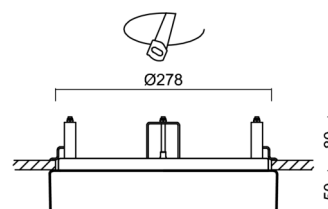

## Technical data

Types of luminaires	Classic on/off
Mounting type	semi-recessed
Base material	steel
Shade material	opal polymethyl methacrylate
Base color	white Ral9003
Shade color	white - black
Holding the shade	folding system
Mounting location	ceiling/wall
Width	300 mm
Length	300 mm
Height	60 mm
Diameter	ø 300 mm
mounting holes (diameter)	none
Cable entrance	2xø16mm
Energy Class	D
Impact strength	IK04
Operating temperature	from -20°C to +30°C