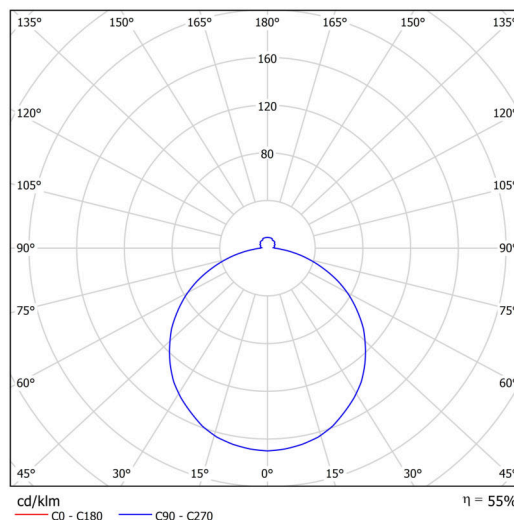

Luminous data

Lum. flux of luminaire	1550 lm
Lum. flux of light source	2810 lm
Luminaire efficacy	86 lm/W
Chromaticity temperature	4000 K
Rated life time LED L80/B10	100000 hours
CRI	Ra80
MacAdam	3
Blue light hazard	Risk group 0