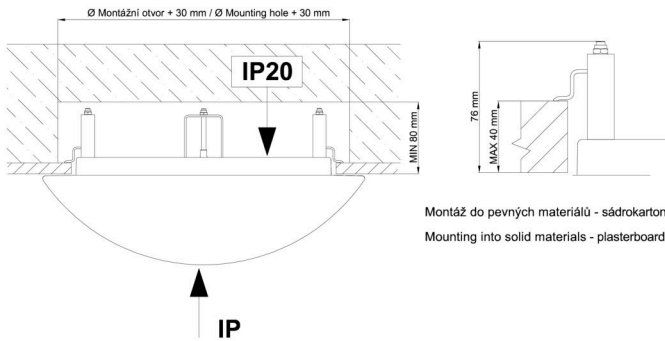

Technical data

Types of luminaires	Classic on/off
Mounting type	semi-recessed
Base material	steel
Shade material	opal polycarbonate
Base color	white Ral9003
Shade color	white
Holding the shade	folding system
Mounting location	ceiling/wall
Width	370 mm
Length	370 mm
Height	40 mm
Diameter	ø 370 mm
mounting holes (diameter)	none
Cable entrance	none
Energy Class	D
Impact strength	IK10
Operating temperature	from -20°C to +30°C

Eulum data for calculation programs are available at www.osmont.cz.

Logistical data

EAN	8591728072612
Weight NTTO	1.8 Kg
Weight BTTO	2 Kg
Number of cartons	1 pcs
Package volume	0.03 m ³
Package 1 width	0.39 m
Package 1 length	0.39 m
Package 1 height	0.2 m
Warranty*	60 months

Rozměry dutiny pro vestavné svítidlo [mm]:
Dimensions of cavity for recessed luminaire [mm]:

Montáž do pevných materiálů - sádkarton, dřevo.
Mounting into solid materials - plasterboard, wood.

Additional assortment: