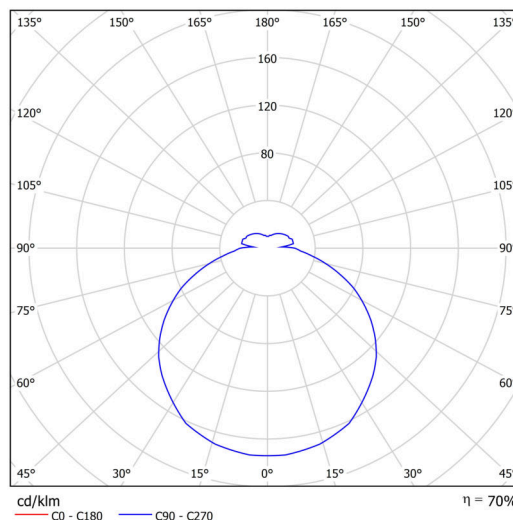

Technical data

Types of luminaires	Classic on/off
Mounting type	semi-recessed
Base material	steel
Shade material	opal polycarbonate
Base color	white Ral9003
Shade color	white
Holding the shade	folding system
Mounting location	ceiling/wall
Width	370 mm
Length	370 mm
Height	40 mm
Diameter	ø 370 mm
mounting holes (diameter)	none
Cable entrance	none
Energy Class	D
Impact strength	IK10
Operating temperature	from -20°C to +30°C

Luminous data

Lum. flux of luminaire	2750 lm
Lum. flux of light source	3930 lm
Luminaire efficacy	110 lm/W
Chromaticity temperature	4000 K
Rated life time LED L80/B10	100000 hours
CRI	Ra80
MacAdam	3
Blue light hazard	Risk group 0