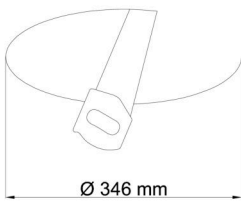

Logistical data

EAN	8591728072612
Weight NTTO	1.8 Kg
Weight BTTO	2 Kg
Number of cartons	1 pcs
Package volume	0.03 m³
Package 1 width	0.39 m
Package 1 length	0.39 m
Package 1 height	0.2 m
Warranty*	60 months

*The warranty for the batteries is valid for 36 months from the date of purchase.

Installation dimensions: