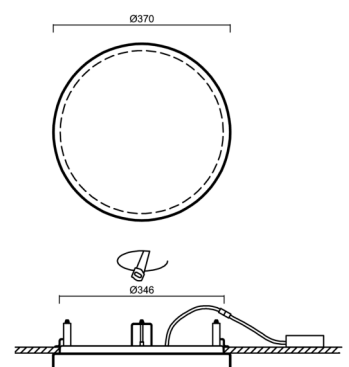

Technical data

Types of luminaires	Classic on/off
Mounting type	semi-recessed
Base material	steel
Shade material	opal polycarbonate
Base color	white Ral9003
Shade color	white
Holding the shade	folding system
Mounting location	ceiling/wall
Width	370 mm
Length	370 mm
Height	40 mm
Diameter	ø 370 mm
mounting holes (diameter)	none
Cable entrance	none
Energy Class	D
Impact strength	IK10
Operating temperature	from -20°C to +30°C

Electrical data

Power consumption	25 W
Ingress Protection	IP44
Socket	LED modul
terminal block	none
Automatic circuit breaker type B10A	14 pcs
Automatic circuit breaker type B16A	22 pcs
Automatic circuit breaker type C10A	23 pcs
Automatic circuit breaker type C16A	36 pcs
Spínací proud	24 A / 200 sec

Eulum data for calculation programs are available at www.osmont.cz.

Logistical data

EAN	8591728072612
Weight NTTO	1.8 Kg
Weight BTTO	2 Kg
Number of cartons	1 pcs
Package volume	0.03 m ³
Package 1 width	0.39 m
Package 1 length	0.39 m
Package 1 height	0.2 m
Warranty*	60 months

Rozměry dutiny pro vestavné svítidlo [mm]:
Dimensions of cavity for recessed luminaire [mm]:

Montáž do pevných materiálů - sádkarton, dřevo.
Mounting into solid materials - plasterboard, wood.

Additional assortment: