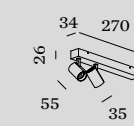

CENO

Ceiling surface

1.0

LED COB 9W | phase-cut dim
220-240VAC | 50-60Hz | incl. driver
aluminium

IP20 0°-90°|350° ∠ 31° SDCM2 L70|55K 0.21kg

2.0

LED COB 14W | phase-cut dim
220-240VAC | 50-60Hz | incl. driver
aluminium

IP20 0°-90°|350° ∠ 31° SDCM2 L70|55K 0.43kg