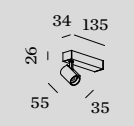

CENO

Ceiling surface

1.0

LED COB 9W | phase-cut dim
220-240VAC | 50-60Hz | incl. driver
aluminium

IP20 0°-90°|350° ∠ 31° SDCM2 L70|55K 0.21kg

2.0

LED COB 14W | phase-cut dim
220-240VAC | 50-60Hz | incl. driver
aluminium

IP20 0°-90°|350° ∠ 31° SDCM2 L70|55K 0.43kg