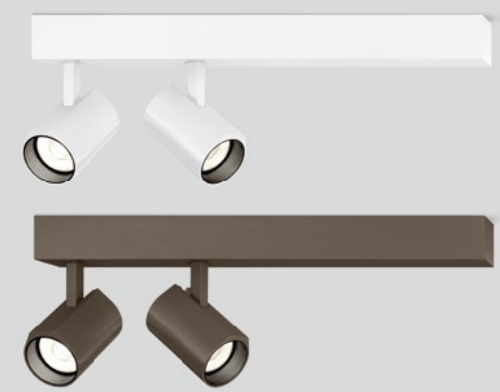

CENO

Ceiling surface

1.0

LED COB 9W | phase-cut dim
220-240VAC | 50-60Hz | incl. driver
aluminium

IP20 0°-90°|350° ∠ 31° SDCM2 L70|55K 0.21kg

2.0

LED COB 14W | phase-cut dim
220-240VAC | 50-60Hz | incl. driver
aluminium

IP20 0°-90°|350° ∠ 31° SDCM2 L70|55K 0.43kg

OPTIONAL

honeycomb louver

	CODE
	176664W_
	176664Q_
	176664K_
	176664B_

LIGHT COLOUR	LUMEN|CRI	CODE
2700K	470|>90	3
3000K	500|>90	5

	CODE
	176764W_
	176764Q_
	176764K_
	176764B_

LIGHT COLOUR	LUMEN|CRI	CODE
2700K	2x470|>90	3
3000K	2x500|>90	5

CODE
90051131