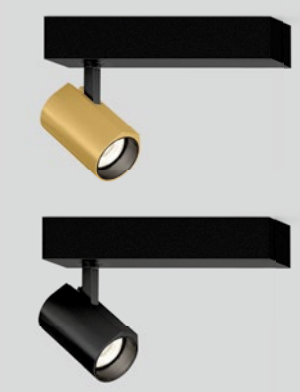

CENO

Ceiling surface

1.0

LED COB 9W | phase-cut dim
220-240VAC | 50-60Hz | incl. driver
aluminium

IP20 0°-90°|350° ∠ 31° SDCM2 L70|55K 0.21kg

2.0

LED COB 14W | phase-cut dim
220-240VAC | 50-60Hz | incl. driver
aluminium

IP20 0°-90°|350° ∠ 31° SDCM2 L70|55K 0.43kg

OPTIONAL

honeycomb louver

	CODE
	176664W_
	176664Q_
	176664K_
	176664B_

LIGHT COLOUR	LUMEN|CRI	CODE
2700K	470|>90	3
3000K	500|>90	5

	CODE
	176764W_
	176764Q_
	176764K_
	176764B_

LIGHT COLOUR	LUMEN|CRI	CODE
2700K	2x470|>90	3
3000K	2x500|>90	5

CODE
90051131