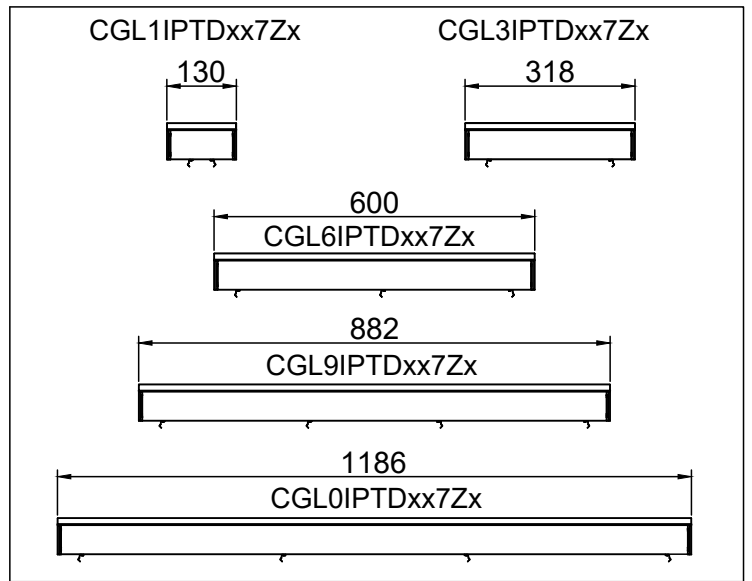

[LND]

CAR-GO LINEARE

[LND]

CAR-GO LINEARE

Article	Light source power (W)	Power Supply	Insulation Class	Energy efficiency light source *
CGL1IPTDxx7Zx	4	24V DC		F
CGL3IPTDxx7Zx	12	24V DC		F
CGL6IPTDxx7Zx	24	24V DC		F
CGL9IPTDxx7Zx	34	24V DC		F
CGL0IPTDxx7Zx	48	24V DC		E