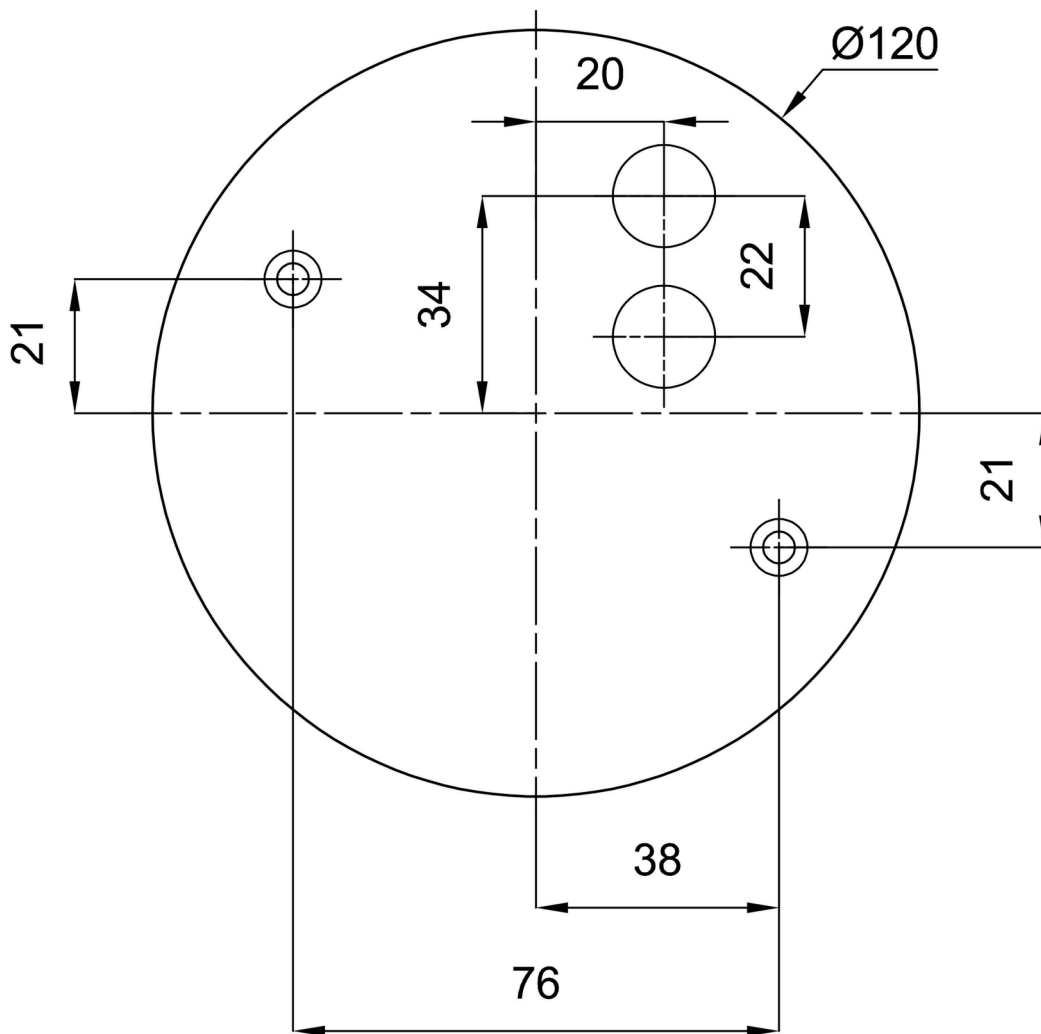

Logistical data

EAN	8591728063184
Weight NTTO	0.85 Kg
Weight BTTO	1 Kg
Number of cartons	1 pcs
Package volume	0.004 m³
Package 1 width	0.15 m
Package 1 length	0.155 m
Package 1 height	0.18 m
Warranty*	60 months

*The warranty for the batteries is valid for 36 months from the date of purchase.

Installation dimensions: