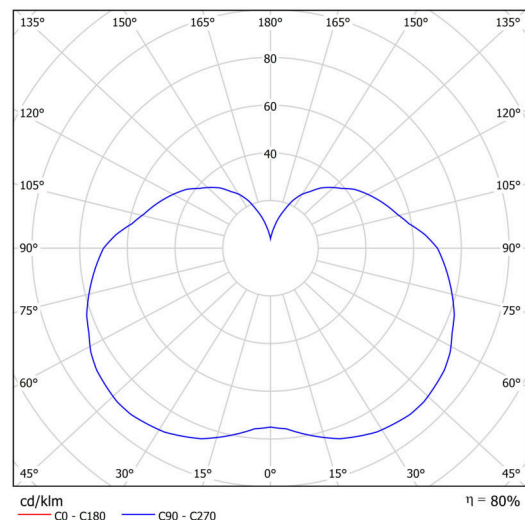

## Technical data

Types of luminaires	Classic on/off
Mounting type	surface mounted
Base material	steel
Shade material	three-layer glass TRIPLEX OPAL
Base color	white Ral9003
Shade color	white
Holding the shade	folding system
Mounting location	ceiling/wall
Width	140 mm
Length	140 mm
Height	156 mm
Diameter	ø 140 mm
mounting holes (diameter)	2xø5mm
Cable entrance	1xø14mm
Energy Class	D
Impact strength	IK01
Operating temperature	from -20°C to +30°C

## Luminous data

Lum. flux of luminaire	580 lm
Lum. flux of light source	730 lm
Luminaire efficacy	116 lm/W
Chromaticity temperature	4000 K
Rated life time LED L80/B10	100000 hours
CRI	Ra80
MacAdam	3
Blue light hazard	Risk group 0