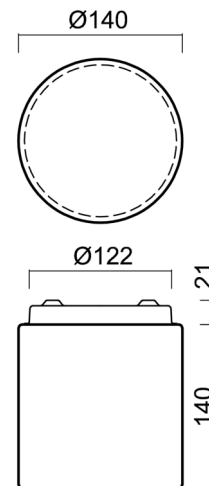

## Technical data

Types of luminaires	Classic on/off
Mounting type	surface mounted
Base material	steel
Shade material	three-layer glass TRIPLEX OPAL
Base color	white Ral9003
Shade color	white
Holding the shade	folding system
Mounting location	ceiling/wall
Width	140 mm
Length	140 mm
Height	156 mm
Diameter	ø 140 mm
mounting holes (diameter)	2xø5mm
Cable entrance	1xø14mm
Energy Class	D
Impact strength	IK01
Operating temperature	from -20°C to +30°C

Eulum data for calculation programs are available at [www.osmont.cz](http://www.osmont.cz).

Logistical data

EAN	8591728063184
Weight NTTO	0.85 Kg
Weight BTTO	1 Kg
Number of cartons	1 pcs
Package volume	0.004 m <sup>3</sup>
Package 1 width	0.15 m
Package 1 length	0.155 m
Package 1 height	0.18 m
Warranty*	60 months