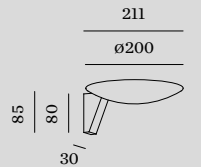

# SCAVA

Wall surface

## 1.0

LED PCB 25W | phase-cut dim  
220-240VAC | 50-60Hz  
aluminium | opal PC cover

IP20 SDCM3 L80|50K 0.42kg

	CODE
	350188W_
	350188GB_
	350188B_

LIGHT COLOUR	LUMEN CRI	CODE
2700K	1880 >90	3
3000K	1960 >90	5