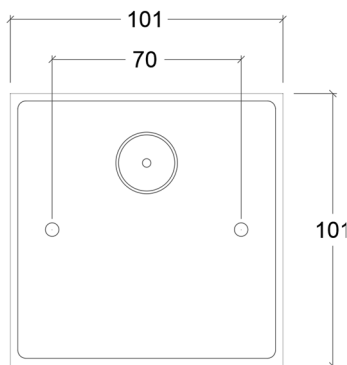

MATERIAL		ALUMINUM / UV-resistant PVC
INGRESS PROTECTION		diffusor
PROTECTION CLASS		IP54
NET WEIGHT	[kg]	0,88
GROSS WEIGHT	[kg]	1,04
COLOUR (HOUSING)		WHITE ~RAL9003
COLOUR (HOUSING)		BLACK ~RAL9005

## MOUNTING DIMENSIONS

## FIXTURE DIMENSIONS

CRI>90

IP54

DLS LIGHTING

www.dslighting.com

**\*DLS**  
LIGHTING