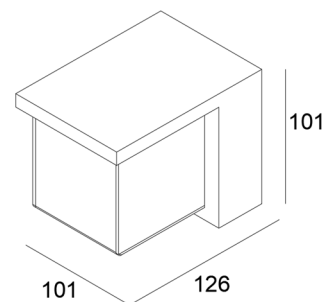

FIXTURE DIMENSIONS

CRI>90

IP54

DLS LIGHTING

www.dslighting.com

*DLS
LIGHTING