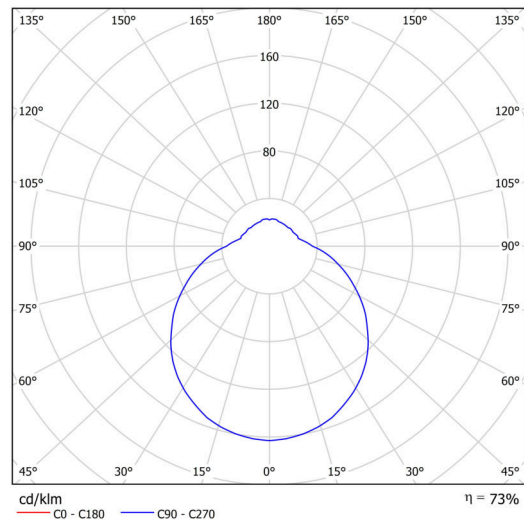

Luminous data

Lum. flux of luminaire	1990/2080 lm
Lum. flux of light source	2690/2810 lm
Luminaire efficacy	110 lm/W
Chromaticity temperature	3000/4000 K
Rated life time LED L80/B10	100000 hours
CRI	Ra80
MacAdam	3
Blue light hazard	Risk group 0