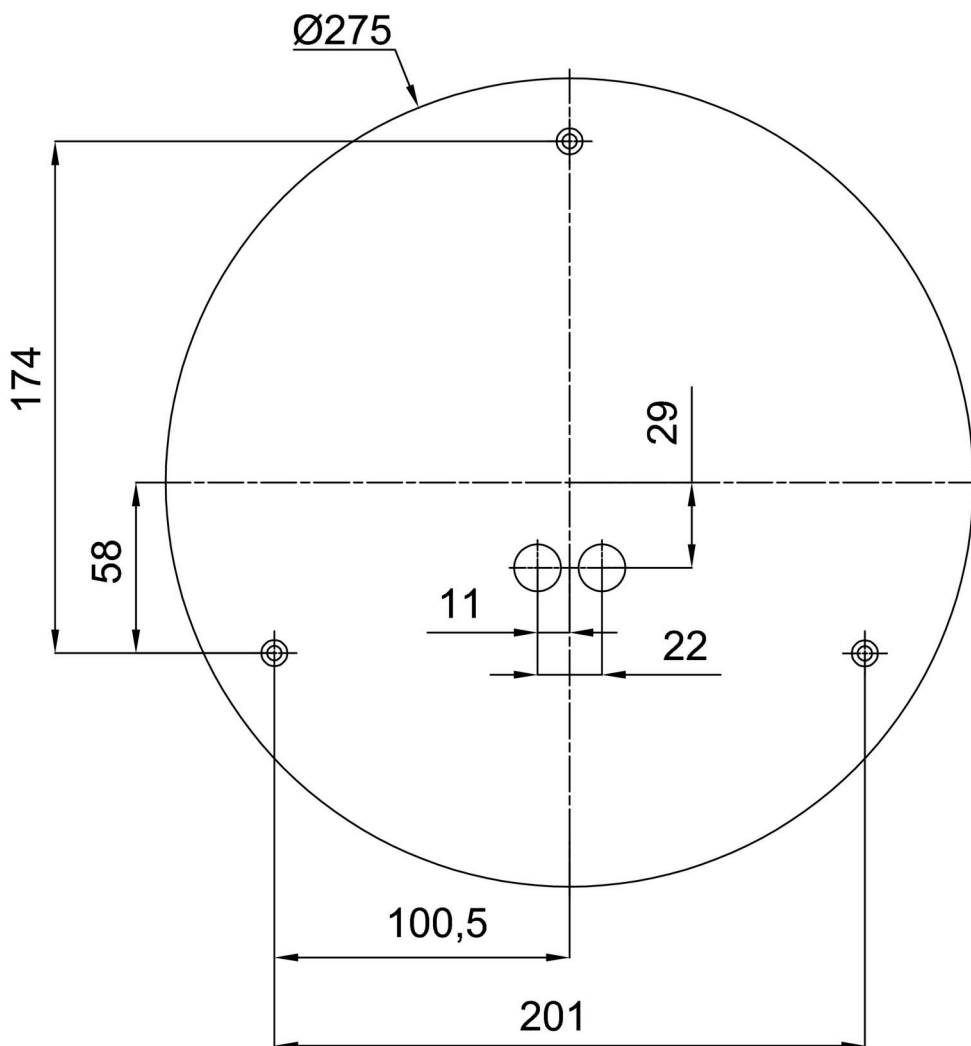

Multipower

Possibility of output adjustment by the user (DIP switch on the current source).

I [mA]	700	650	600	550	500	450	400	
[%]	100	93	86	79	71	64	57	

Logistical data

EAN	8591728064495
Weight NTTO	2.6 Kg
Weight BTTO	2.9 Kg
Number of cartons	1 pcs
Package volume	0.019 m³
Package 1 width	0.35 m
Package 1 length	0.36 m
Package 1 height	0.15 m
Warranty*	60 months

*The warranty for the batteries is valid for 36 months from the date of purchase.

Installation dimensions: