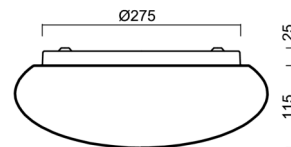

## Technical data

Types of luminaires	Classic on/off
Mounting type	surface mounted
Base material	steel
Shade material	three-layer glass TRIPLEX OPAL
Base color	white Ral9003
Shade color	white
Holding the shade	folding system
Mounting location	ceiling/wall
Width	350 mm
Length	350 mm
Height	135 mm
Diameter	ø 350 mm
mounting holes (diameter)	4xø5mm
Cable entrance	2xø16mm
Energy Class	D
Impact strength	IK01
Operating temperature	from -20°C to +30°C