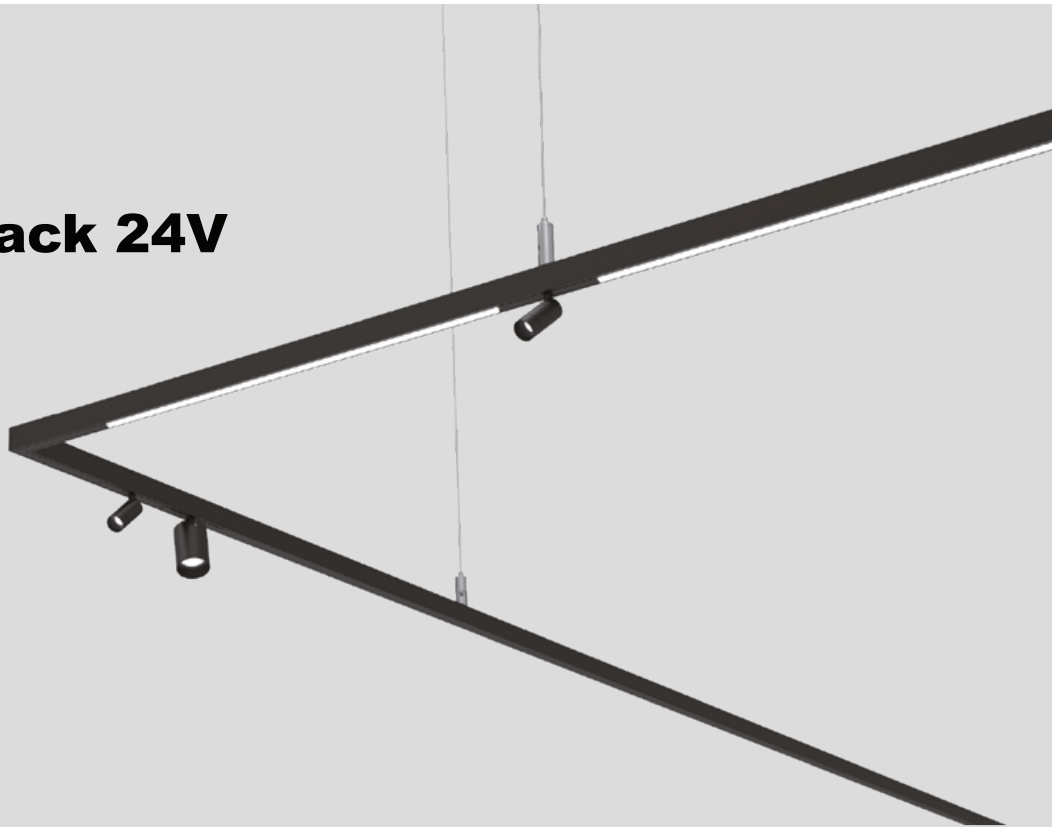

* Tail cap has break-off holes for self-trimming.

LONGINES

Showcase Track 24V

Pendant system

Quickinfo

GENERAL

Pendant

ELECTRICAL