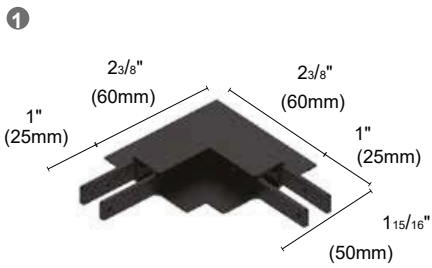

Colour Black ■

INSTALLATION TRACK

Article number	L (mm)	TYPE
73032	39.37" (1000mm)	Recessed Trimless
73042	59.06" (1500mm)	Recessed Trimless
73052	78.74" (2000mm)	Recessed Trimless

Article number	TYPE
73911	Trimless recessed horizontal corner

Article number	TYPE
73912	Trimless recessed vertical corner