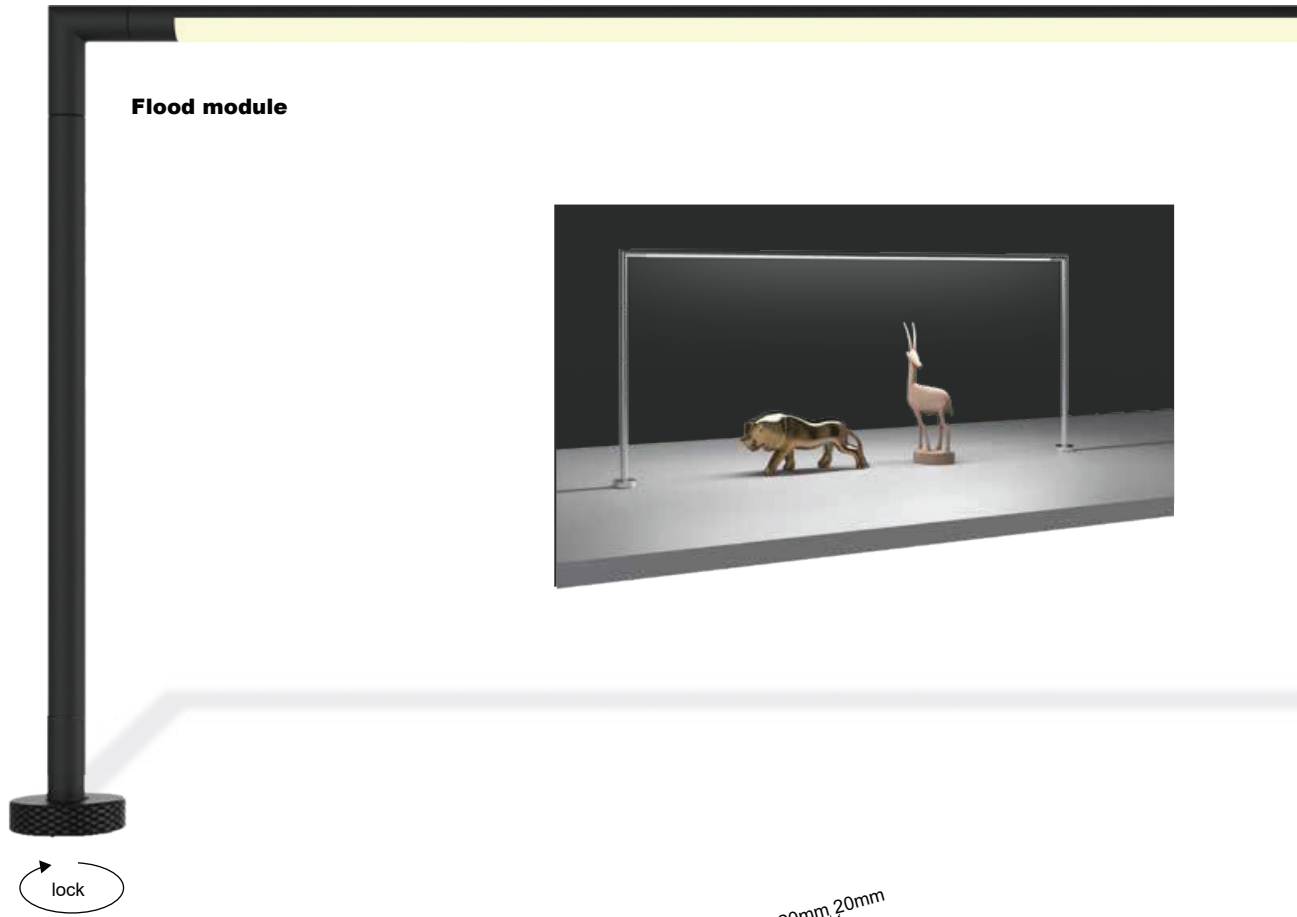

IP20

Goal line

This gate light, supremely lightweight, sleek, and flexible, injects innovation into the world of illumination. With no need for cumbersome installation procedures, it's easy to assemble and convenient to use. Comprising two vertical poles and one horizontal bar, the horizontal bar can rotate 360 degrees, offering a variety of color temperatures to swiftly refresh your space design. No worries, just pure inspiration and overflowing creativity.

9,6 Watt

14,4 Watt

Showcase Light

The Goal line is a supremely lightweight, sleek, and flexible fixture. It injects innovation into the world of illumination without cumbersome installation procedures. It's easy to assemble and convenient to use two vertical poles and one horizontal bar. The horizontal bar can rotate 360 degrees and offer a variety of color temperatures to swiftly refresh your space design.