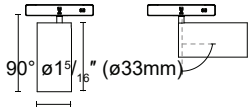

73292

60°

Spotlight
73292

H(m)	D(m)	E(lx)
60°		
1.0	1.05	123
2.0	2.10	30
3.0	3.15	13
4.0	4.20	7
5.0	5.24	4

Showcase Spot

2⁷/₈"
(73mm)
2⁵/₈"
(66mm)

Article number	73402, 73412, 73422, 73432
Fixture Consumption	6.5W
Voltage	24 VDC
Lumen	799 (lm)
Delivered Lumen	668 (lm)
Beam Angle	24°/30°/40°/60° (Lens)
CCT	3000K
CRI	90+