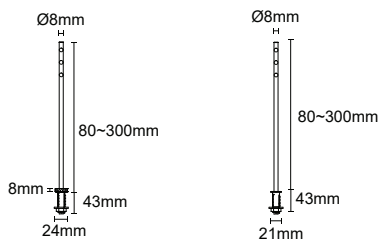

 Cut out : 14mm

Showcase lights-upright

Colours

9Haze Chrome 2 Black

Article number	LED Consumption	Constant Current	LED Lumen	Delivered Lumen	Beam Angle	CCT	CRI
 7194x	3W	350 mA	270 lm	228 lm	30° (Lens)	3000K	90+
 7195x	3W	350 mA	270 lm	228 lm	30° (Lens)	3000K	90+