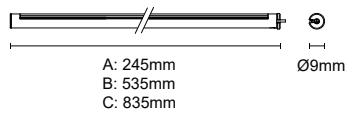

IP20

Showcase lights-Line

Colours

9 Haze 2 Black

Article number	LED Consumption	Constant Voltage	LED Lumen	Delivered Lumen	Beam Angle	CCT	CRI
7176x	3W	DC24V	351 lm	276 lm	120° (Lens)	3000K	90+
7177x	6W	DC24V	702 lm	547 lm	120° (Lens)	3000K	90+
7178x	9W	DC24V	1053 lm	828 lm	120° (Lens)	3000K	90+