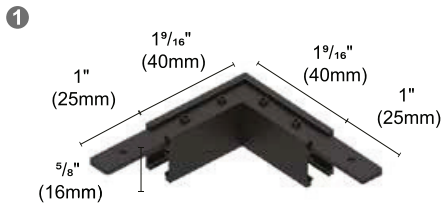

INSTALLATION TRACK

Article number	L (mm)	TYPE
73062	39.37" (1000mm)	Pendant
73072	59.06" (1500mm)	Pendant
73082	78.74" (2000mm)	Pendant