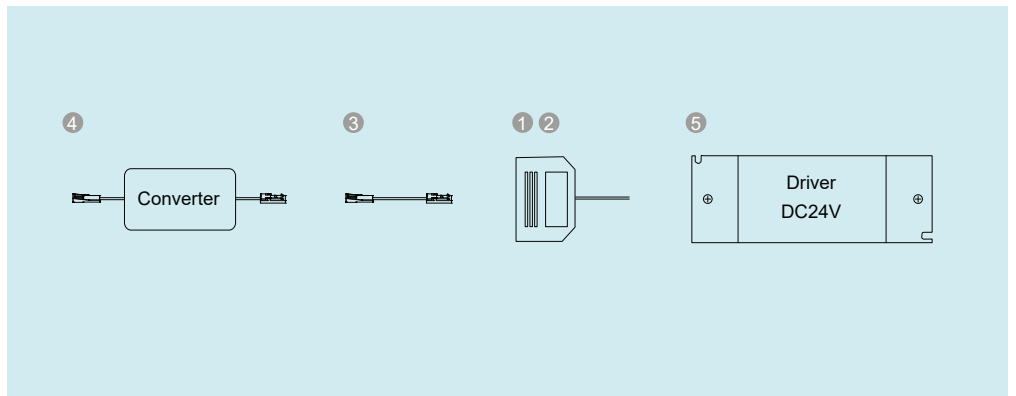

Cut out : 15mm

IP20

WIRING DIAGRAM

C.C.

C.V.

C.C Accessory (Constant Current)

	59220 Type: TOP junction box	6 way series connection cord
	59221 Type: TOP junction box	3 way series connection cord Length : 6"(15.24cm)
	59222 Type: Driver connection	Driver connection cord Length : 3.94"(10cm)
	59223 Type: Connection	Connection cord Length : 36"(91.44cm)
	59228 59229 Type: Driver Plug	I/P: 100-240V, O/P: 350mA/3-36VDC/max.8w CE/UL/CUL 3W x 1-2 pcs
	59230 Type: Driver	I/P: 100-277V, O/P: 350mA/5-40VDC/max.20w CE/ENEC/CCC/CUL 3W x 1-4 pcs

IP20

Goal line

This gate light, supremely lightweight, sleek, and flexible, injects innovation into the world of illumination. With no need for cumbersome installation procedures, it's easy to assemble and convenient to use. Comprising two vertical poles and one horizontal bar, the horizontal bar can rotate 360 degrees, offering a variety of color temperatures to swiftly refresh your space design. No worries, just pure inspiration and overflowing creativity.