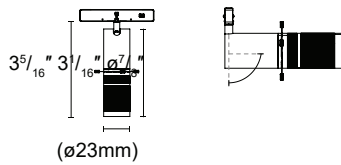

Showcase Spot-Framing