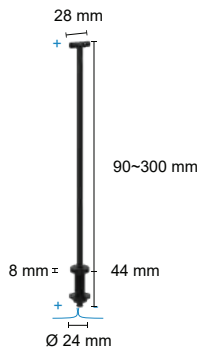

9,6 Watt

14,4 Watt

Showcase Light

The Goal line is a supremely lightweight, sleek, and flexible fixture. It injects innovation into the world of illumination without cumbersome installation procedures. It's easy to assemble and convenient to use two vertical poles and one horizontal bar. The horizontal bar can rotate 360 degrees and offer a variety of color temperatures to swiftly refresh your space design.

Dot module

Accessories - Poles

 Cut out : 14 mm

71990
Linear pole

71991
T pole

71990 C
Corner pole

Showcase lights - Goal Line

Colours