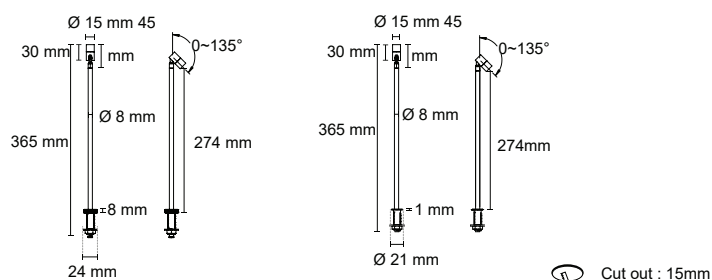

Colours

9Haze ☐ 4 Chrome ☐ 2 Black ☒

Article number	LED Consumption	Constant Current	LED Lumen	Beam Angle	CCT	CRI
7187X-XX	1.7W	500 mA	180 lm	20° (Lens)	3000K 4000K	90+
7188X-XX	1.7W	500 mA	180 lm	20° (Lens)	3000K 4000K	90+