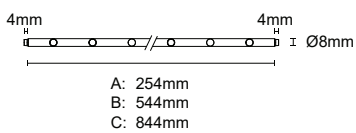

IP20

Showcase lights-Goal Dot

Colours

9 Haze 2 Black

Article number	LED Consumption	Constant Current	LED Lumen	Delivered Lumen	Beam Angle	CCT	CRI
7186x	4.8W	250 mA	486 lm	-- lm	30° (Lens)	3000K	90+
7187x	9.6W	500 mA	972 lm	-- lm	30° (Lens)	3000K	90+
7188x	14.4W	750 mA	1458 lm	-- lm	30° (Lens)	3000K	90+