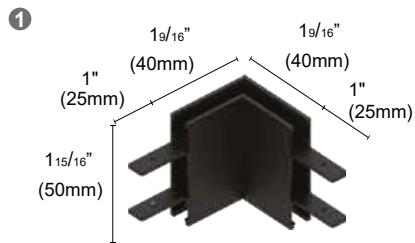

Article number	TYPE
73913	Horizontal corner

CIRCUIT JOINT

	Article number	TYPE
	73901	Power joint Length : 78.74" (2000mm)
	Article number	TYPE
	73902	Circuit joint Length : 0.59" (15mm)
	Article number	TYPE
	73926	Circuit joint Length : 2.76" (70mm)
	Article number	TYPE
	73904	I Circuit joint
	Article number	TYPE
	73905	Blank cover Length : 78.74" (2000mm)
	Article number	TYPE
	73927	End cap
	Article number	TYPE
	73930	Reinforced joint (2 Pieces)