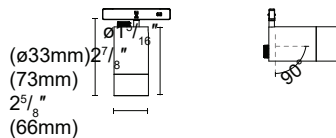

(ø33mm) 2⁷/₈"
(73mm)
2⁵/₈"
(66mm)

Article number	73602
Fixture Consumption	6.5W
Voltage	24 VDC
Lumen	799 (lm)
Delivered Lumen	317 (lm)
Beam Angle	15°~40° (Lens)
CCT	3000K
CRI	90+
Colour	Black