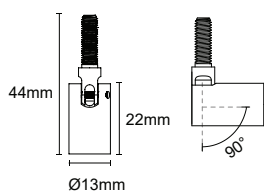

Colours

Body: 3 Brass Black

Article number	LED Consumption	Current	LED Lumen	Delivered Lumen	Beam Angle	CCT	CRI
7333X	1W	300 mA	96 lm	82 lm	25°/35°/50° (Lens)	3000K	90+

Cut out : 8mm

Optional Accessory