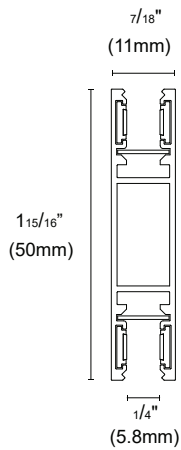

Article number	TYPE
73913	Horizontal corner

CIRCUIT JOINT

	Article number	TYPE
	73901	Power joint Length : 78.74" (2000mm)
	Article number	TYPE
	73902	Circuit joint Length : 0.59" (15mm)
	Article number	TYPE
	73926	Circuit joint Length : 2.76" (70mm)
	Article number	TYPE
	73904	I Circuit joint
	Article number	TYPE
	73905	Blank cover Length : 78.74" (2000mm)
	Article number	TYPE
	73927	End cap
	Article number	TYPE
	73930	Reinforced joint (2 Pieces)