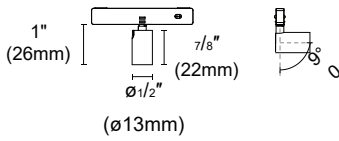

Showcase Spot