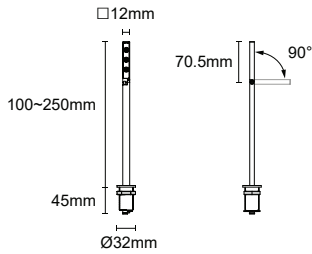

Colours

9Haze ☐ 4 Chrome ☐ 2 Black ☒

Article number	LED Consumption	Constant Current	LED Lumen	Delivered Lumen	Beam Angle	CCT	CRI
7189x	3W	350 mA	270 lm		30° (Lens)	3000K	90+

Cut out : 25mm