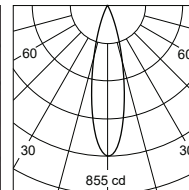

H(m)	D(m)	E(lx)
25°		
1.0	0.43	569
2.0	0.87	142
3.0	1.30	63
4.0	1.74	35
5.0	2.17	22

73282

45°

Spotlight
73282