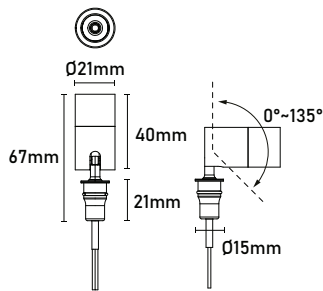

⊕ Cut out : 13mm