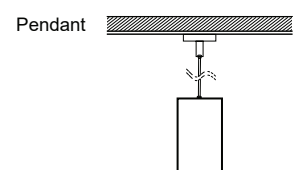

Showcase Track 24V diversity installation

The track for the series has multi-type functions. Such as surface mounted, recessed trimless, pendant, and top-down pendant type. Furthermore, the track has three default lengths, 1 m, 1.5 m, and 2 m, for the choice. What's even more pleasant is the track can be cut on-site. In other words, users can customize the specific length of the track to meet various requirements.