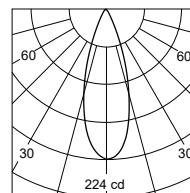

H(m)	D(m)	E(lx)
35°		
1.0	0.60	153
2.0	1.20	38
3.0	1.80	17
4.0	2.41	9
5.0	3.01	6

73252

Spot
73252