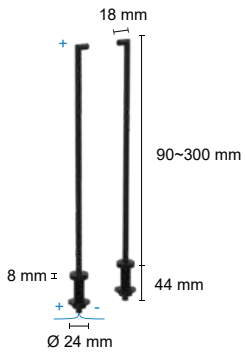

Accessories - Poles

Cut out : 14 mm

71990
Linear pole