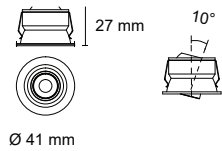

Colours

Body: 1 White ☐ 2 Black ☒

Article number	LED Consumption	Current	LED Lumen	Delivered Lumen	Beam Angle	CCT	CRI
ALU5312X-XX-XX	2 W	700 mA	161 lm	138 lm	18°/33° (Lens)	3000K/2700K	90+