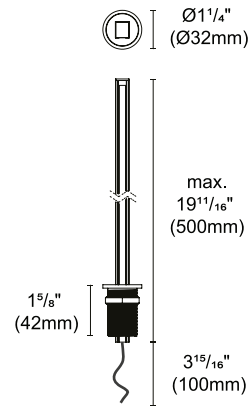

The featured product in the store will become an eye-catching point immediately.

Panel

Spot

stem track

Colour Black ■

INSTALLATION TRACK

Article number	L (mm)	TYPE
73092	19.69" (500mm)	Stem

Showcase Track 24V