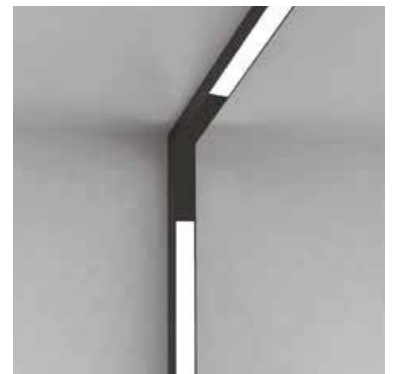

INSTALLATION TRACK

Article number	L (mm)	TYPE
73002	39.37" (1000mm)	Surface Mounted
73012	59.06" (1500mm)	Surface Mounted
73022	78.74" (2000mm)	Surface Mounted