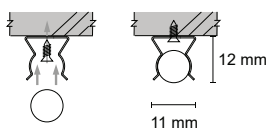

Accessories - Power cord

61999 E
Length: 200 cm
(Included in fixture)

Accessories - Chips

61999 Clip (Included in fixture)

The meticulous cabinet lighting series crafted to offer a distinctive showcase method. It aims to captivate onlookers' attention and highlight the uniqueness of the boutiques in retail stores.