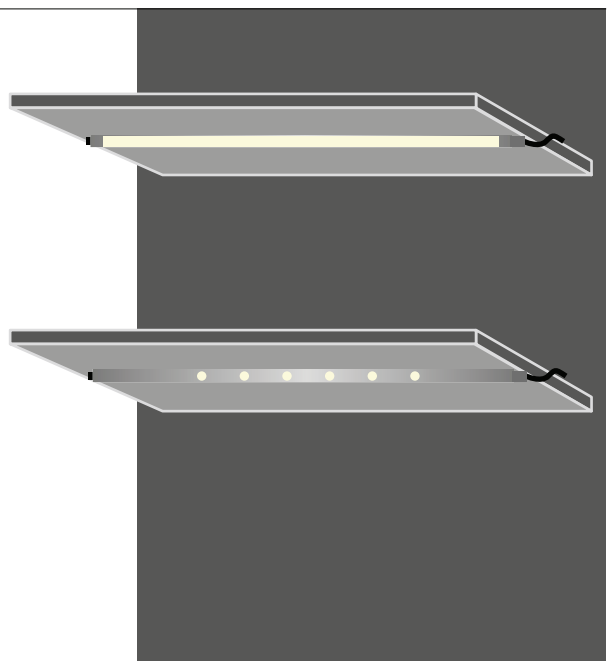

With special optical lenses to enhance light distribution and minimize glare to ensure your perfect illumination experience.

Variety of styles

This is the perfect choice for displaying your products. Not only does it boast an exquisite appearance, but it also offers powerful functionality to make your product displays more enticing. This lighting fixture comes equipped with two types of bases, thin and thick, catering to different display needs and style preferences. The thin base provides a sleek, minimalist look, perfectly blending with the tabletop.

IP20

Goal line

This gate light, supremely lightweight, sleek, and flexible, injects innovation into the world of illumination. With no need for cumbersome installation procedures, it's easy to assemble and convenient to use. Comprising two vertical poles and one horizontal bar, the horizontal bar can rotate 360 degrees, offering a variety of color temperatures to swiftly refresh your space design. No worries, just pure inspiration and overflowing creativity.

► Customize your modular setup

Adapting to various spaces, shapes, and sizes.

Module options

Flood module

Dot module

Configuration options : Showcase Light

Configuration options : Linear Light

4,8 Watt

9,6 Watt

14,4 Watt

Showcase Light

The Goal line is a supremely lightweight, sleek, and flexible fixture. It injects innovation into the world of illumination without cumbersome installation procedures. It's easy to assemble and convenient to use two vertical poles and one horizontal bar. The horizontal bar can rotate 360 degrees and offer a variety of color temperatures to swiftly refresh your space design.