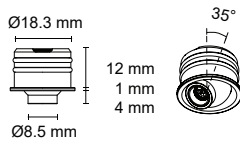

Ø12mm Cut out :

10.5mm

Chameleon eyes

Colours

9 Haze 4 Chrome 3 Brass 2 Black

Article number	LED Consumption	Current	LED Lumen	Delivered Lumen	Beam Angle	CCT	CRI
ALU5311X-XX	1 W	300 mA	84 lm	58 lm	20° (Lens)	3000K2700K	90+