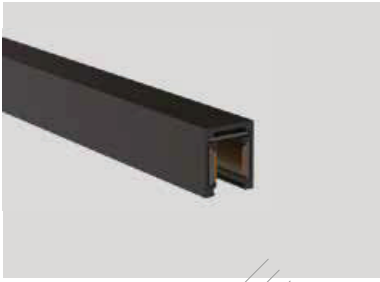

surface mounter track