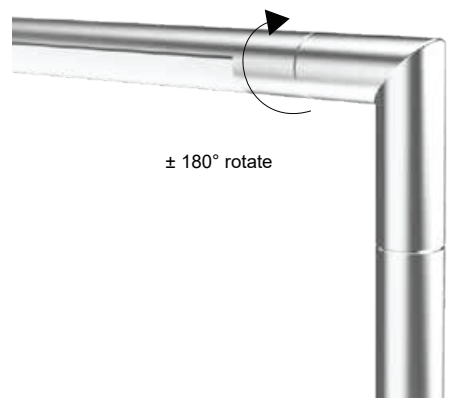

IP20

Goal line

This gate light, supremely lightweight, sleek, and flexible, injects innovation into the world of illumination. With no need for cumbersome installation procedures, it's easy to assemble and convenient to use. Comprising two vertical poles and one horizontal bar, the horizontal bar can rotate 360 degrees, offering a variety of color temperatures to swiftly refresh your space design. No worries, just pure inspiration and overflowing creativity.