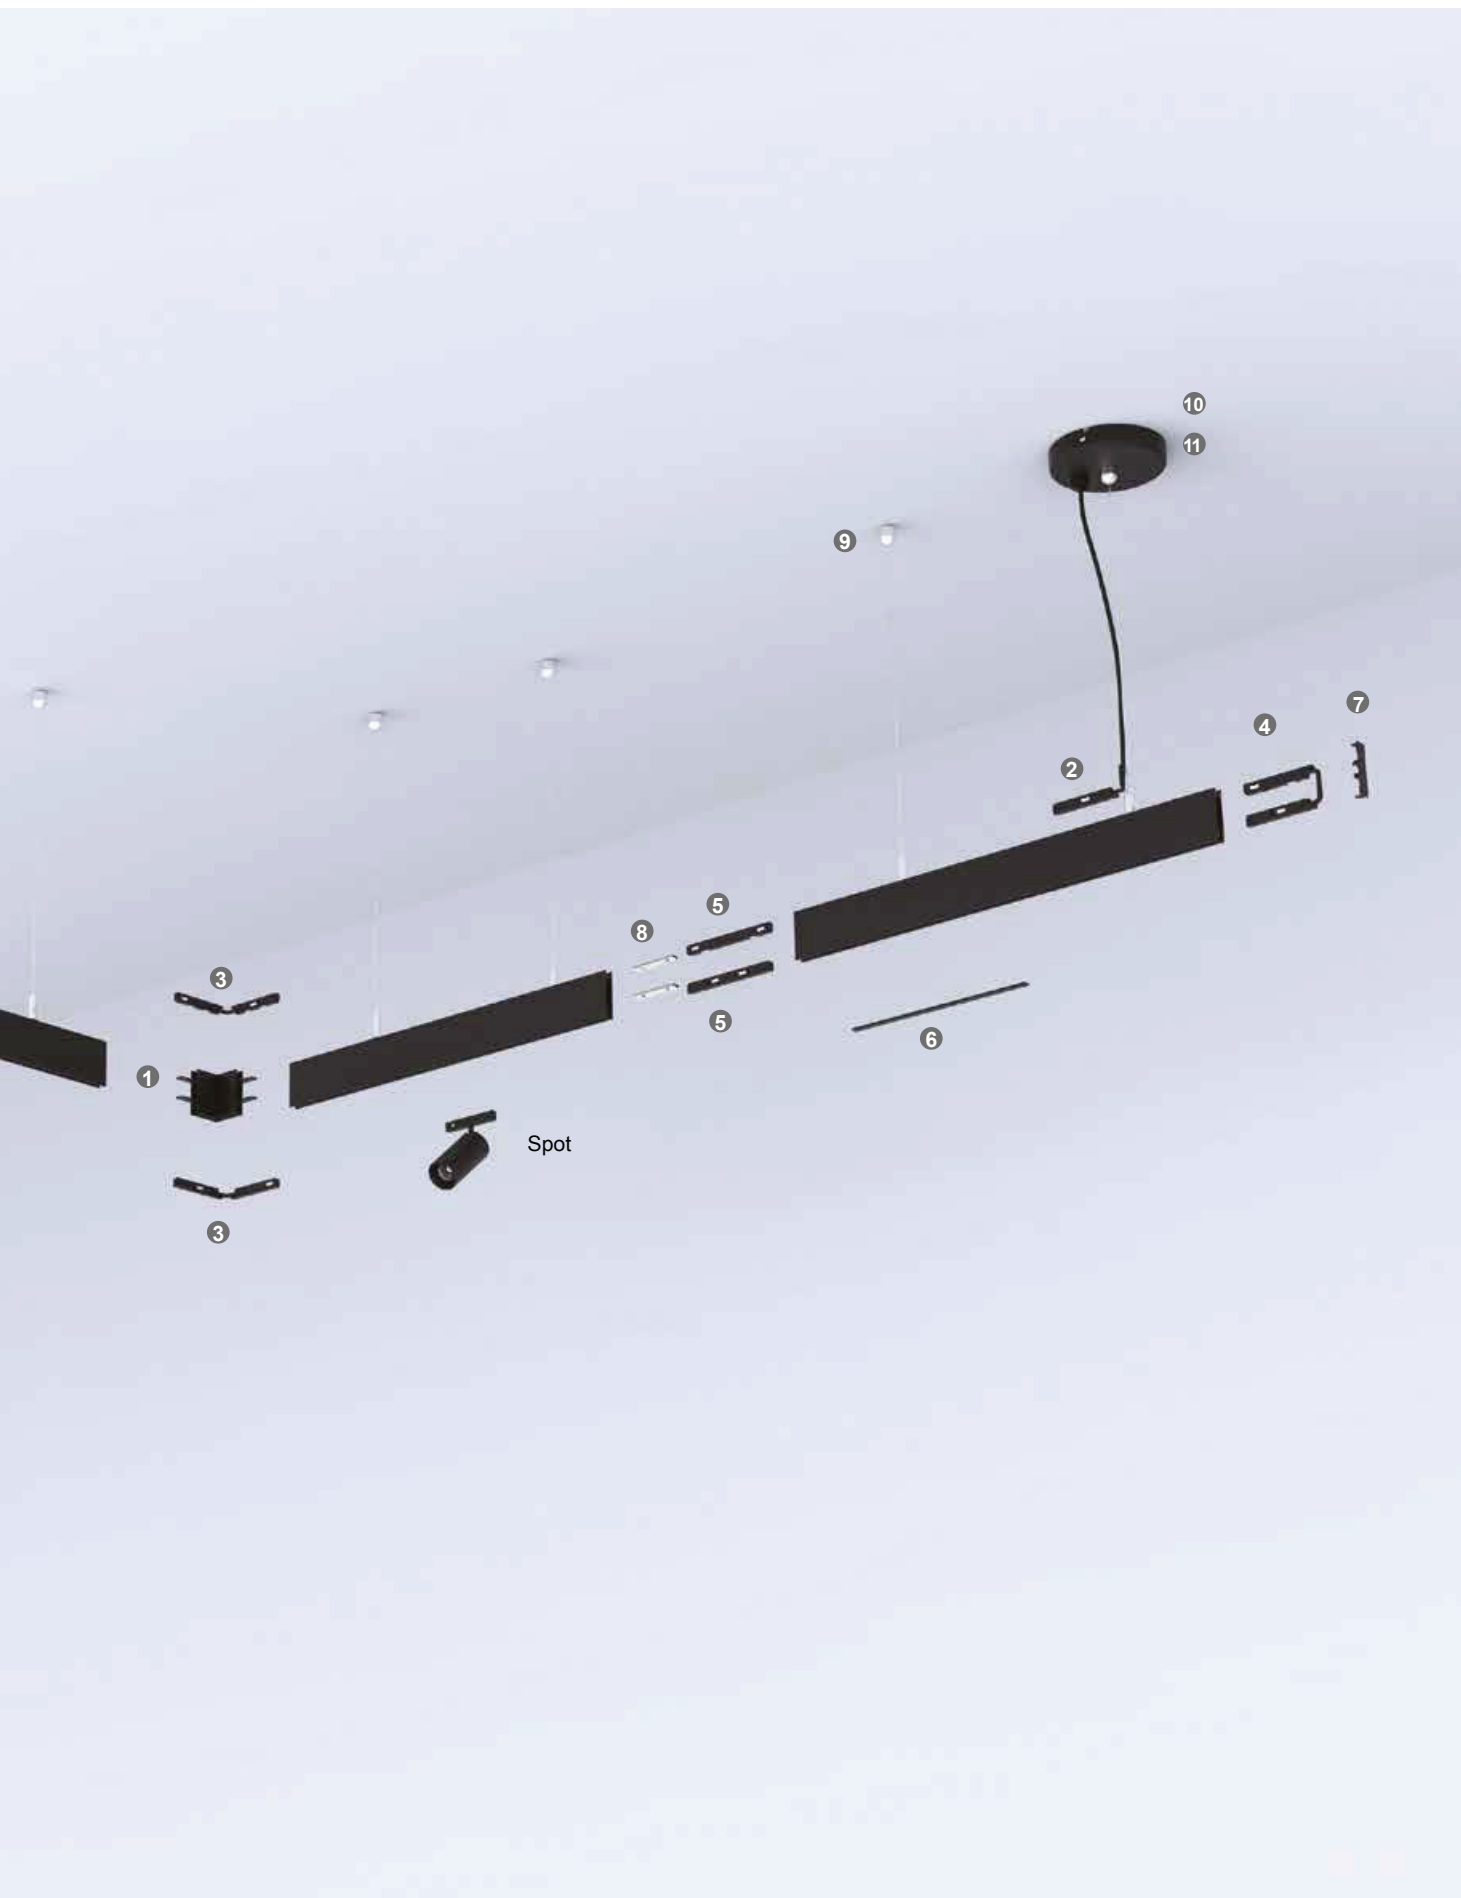

1

3

3

Spot

8

5

5

9

6

2

4

7

10

11