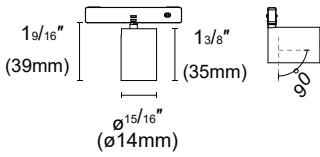

Fixture Consumption	2.6W
Voltage	24 VDC
Delivered Lumen	185 (lm)
Beam Angle	16°/25°/45°/60° (Lens)
CCT	3000K
CRI	90+

Colour Black

73262

16°

Spotlight
73262

H(m)	D(m)	E(lx)
16°		
1.0	0.29	1056 113
2.0	0.59	
3.0	0.88	
4.0	1.17	63
5.0	1.46	40

73272

25°

Spotlight
73272

H(m)	D(m)	E(lx)
25°		
1.0	0.43	569
2.0	0.87	142
3.0	1.30	63
4.0	1.74	35
5.0	2.17	22

73282

45°

Spotlight
73282

H(m)	D(m)	E(lx)
45°		
1.0	0.82	195
2.0	1.64	48
3.0	2.46	21
4.0	3.27	12
5.0	4.09	7

73292

60°

Spotlight
73292

H(m)	D(m)	E(lx)
60°		
1.0	1.05	123
2.0	2.10	30
3.0	3.15	13
4.0	4.20	7
5.0	5.24	4