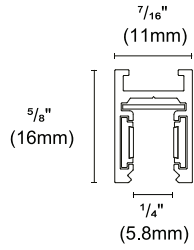

pendant track

Colour Black

INSTALLATION TRACK

Article number	L (mm)	TYPE
73062	39.37" (1000mm)	Pendant
73072	59.06" (1500mm)	Pendant
73082	78.74" (2000mm)	Pendant

Article number TYPE **73910 Horizontal corner**