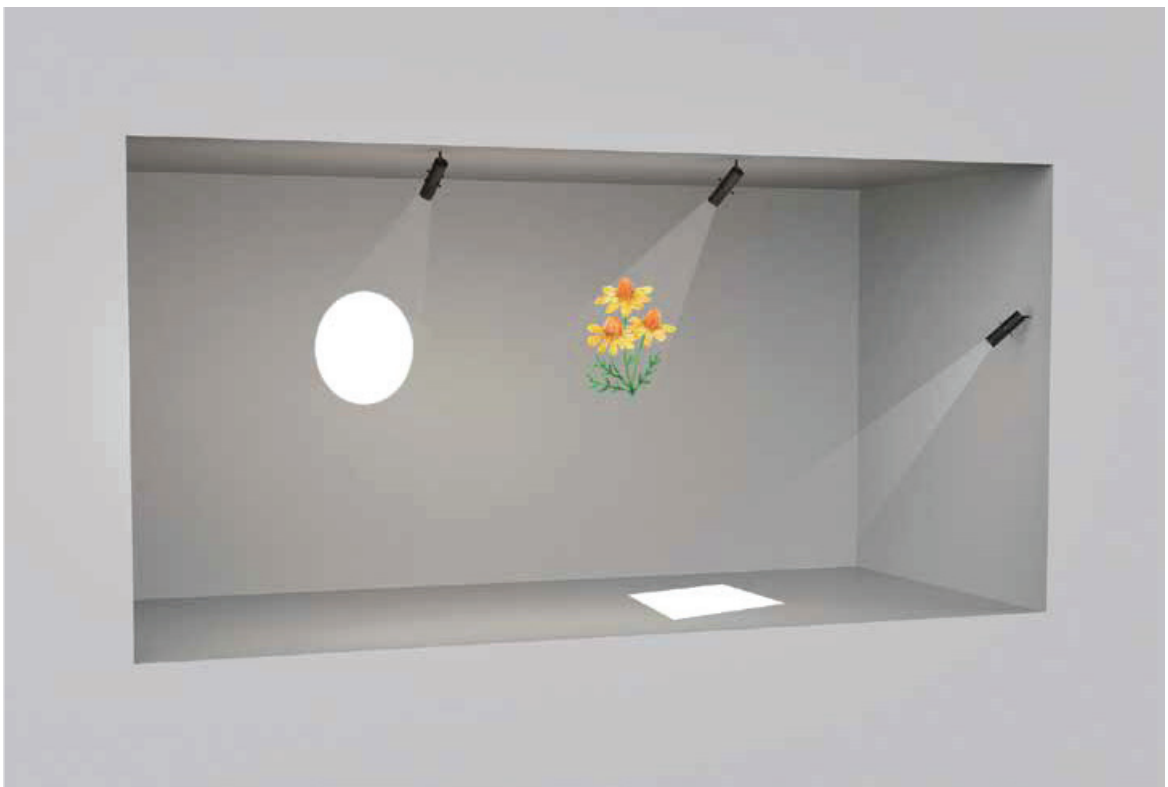

9,6 Watt

14,4 Watt

Showcase Light

The Goal line is a supremely lightweight, sleek, and flexible fixture. It injects innovation into the world of illumination without cumbersome installation procedures. It's easy to assemble and convenient to use two vertical poles and one horizontal bar. The horizontal bar can rotate 360 degrees and offer a variety of color temperatures to swiftly refresh your space design.

Circle

Trapezoid

Irregular shape

Square

SHOWCASE TRACK 24V

system

Showcase Track 24V

Innovative design of ultra-micro structure, there are designs for recessed, ceilings, and pendent.

They adopt micro-shaped and exquisite magnetic designs.

Because they are very easy to install.

They can be easily and quickly adjusted according to various professional lighting standards to meet the needs of lighting design. Suitable for a variety of professional lighting solutions including widely used in luxury chain counter lighting, window lighting, exhibition lighting, hospitality, home lighting, etc.