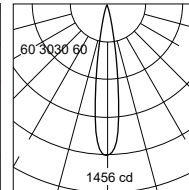

Colour Black

Honeycomb louver

Asymmetric Diffusers

Diffusers

73262

16°

Spotlight
73262

H(m)	D(m)	E(lx)
16°		
1.0	0.29	1056 113
2.0	0.59	
3.0	0.88	
4.0	1.17	63
5.0	1.46	40