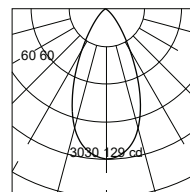

73242

Spot
73242

H(m)	D(m)	E(lx)
35°		
1.0	0.60	153
2.0	1.20	38
3.0	1.80	17
4.0	2.41	9
5.0	3.01	6

73252

Spot
73252

H(m)	D(m)	E(lx)
50°		
1.0	0.92	82
2.0	1.84	20
3.0	2.76	9
4.0	3.68	5
5.0	4.60	3

Fixture Consumption	2.6W
Voltage	24 VDC
Delivered Lumen	185 (lm)
Beam Angle	16°/25°/45°/60° (Lens)
CCT	3000K
CRI	90+