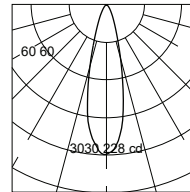

Showcase Spot

Snoot

Fixture Consumption	1.2W
Voltage	24 VDC
Delivered Lumen	96 (lm)
Beam Angle	25°/35°/50° (Lens)
CCT	3000K
CRI	90+
Colour	Black

73232

Spot
73232

H(m)	D(m)	E(lx)
25°		
1.0	0.46	163
2.0	0.92	40
3.0	1.38	18
4.0	1.84	10
5.0	2.31	6