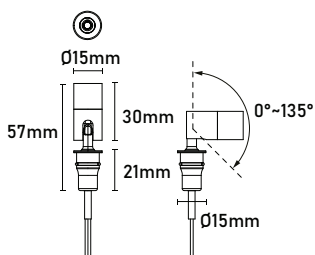

Cut out : 13mm