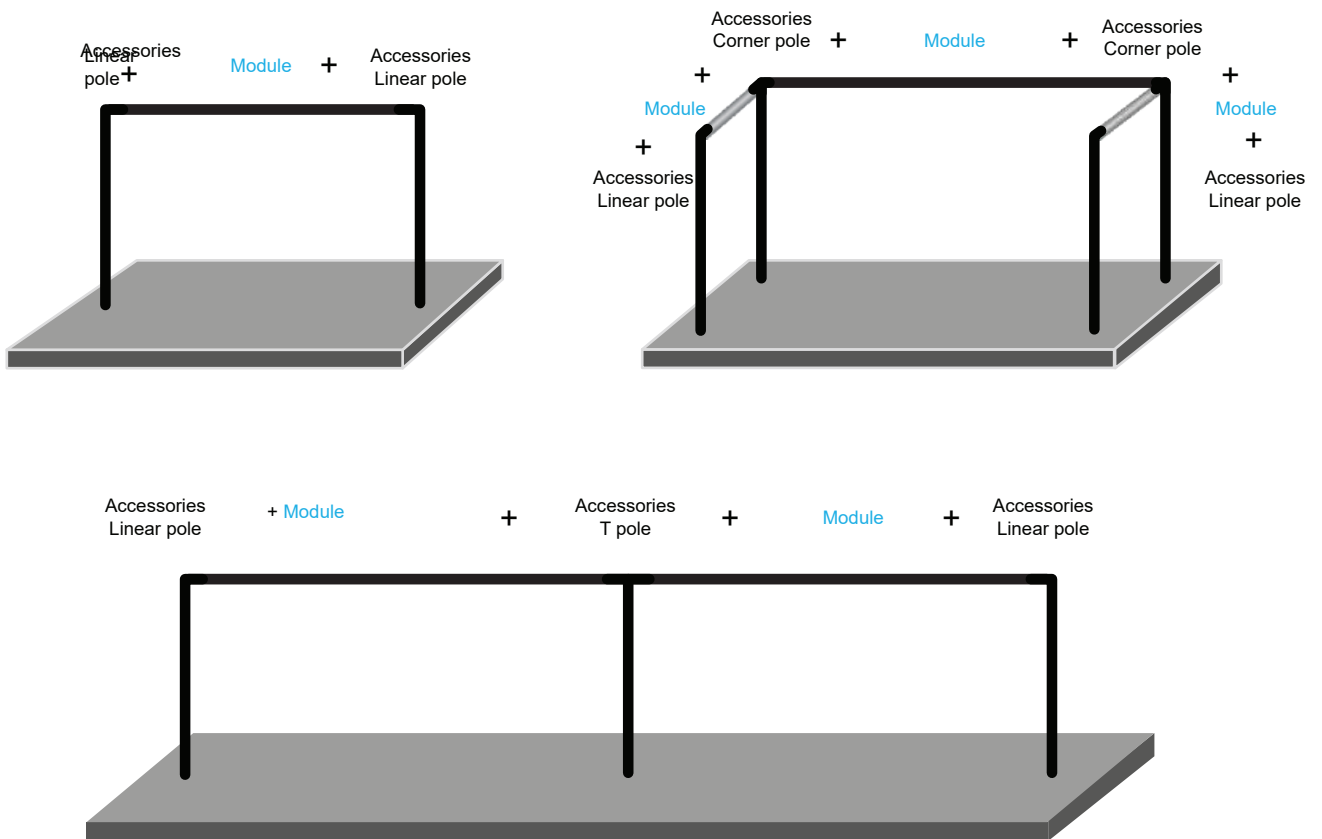

With special optical lenses to enhance light distribution and minimize glare to ensure your perfect illumination experience.

Variety of styles

This is the perfect choice for displaying your products. Not only does it boast an exquisite appearance, but it also offers powerful functionality to make your product displays more enticing. This lighting fixture comes equipped with two types of bases, thin and thick, catering to different display needs and style preferences. The thin base provides a sleek, minimalist look, perfectly blending with the tabletop.

IP20

Goal line

This gate light, supremely lightweight, sleek, and flexible, injects innovation into the world of illumination. With no need for cumbersome installation procedures, it's easy to assemble and convenient to use. Comprising two vertical poles and one horizontal bar, the horizontal bar can rotate 360 degrees, offering a variety of color temperatures to swiftly refresh your space design. No worries, just pure inspiration and overflowing creativity.

► Customize your modular setup

Adapting to various spaces, shapes, and sizes.

Module options

Flood module

Dot module

Configuration options : Showcase Light

Configuration options : Linear Light

4,8 Watt

9,6 Watt

14,4 Watt

Showcase Light

The Goal line is a supremely lightweight, sleek, and flexible fixture. It injects innovation into the world of illumination without cumbersome installation procedures. It's easy to assemble and convenient to use two vertical poles and one horizontal bar. The horizontal bar can rotate 360 degrees and offer a variety of color temperatures to swiftly refresh your space design.