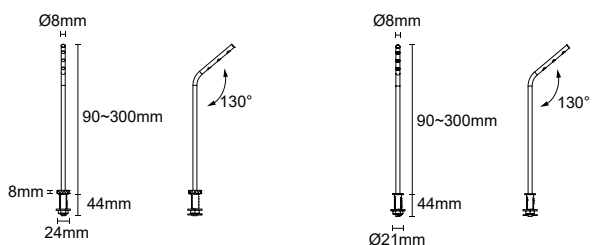

Colours

9Haze ☐ 4 Chrome ☐ 2 Black ☒

Article number	LED Consumption	Constant Current	LED Lumen	Delivered Lumen	Beam Angle	CCT	CRI
7192X	3W	350 mA	270 lm	228 lm	30° (Lens)	3000K	90+
7193X	3W	350 mA	270 lm	228 lm	30° (Lens)	3000K	90+