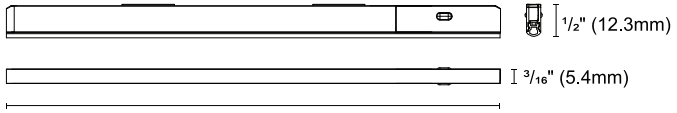

TRIM MODELS DIMENSIONS

73232 / 73242 / 73252

L

- 73232 : 11⁷/₁₆" (290mm)
- 73242 : 22¹³/₁₆" (580mm)
- 73252 : 34⁵/₈" (870mm)

120°