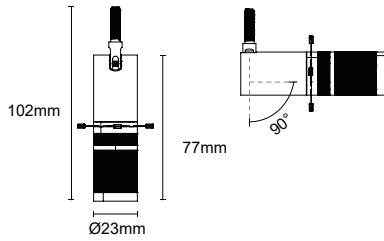

Colours

Body : 2 Black ■

Article number	LED Consumption	Current	LED Lumen	Delivered Lumen	Beam Angle	CCT	CRI
73320	3W	700 mA	193 lm	38 lm	18°-35° (Lens)	3000K	90+