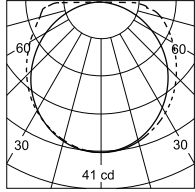

H(m)	D(m)	E(lx)
120°		
1.0	2.81	13
2.0	5.62	3
3.0	8.42	1
4.0	11.23	0
5.0	14.04	0