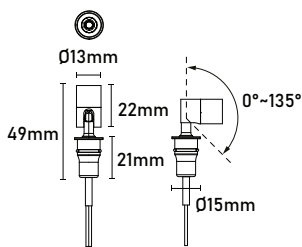

Showcase lights-spot

Colours

9 Haze 4 Chrome 2 Black 3 Brass

Article number	LED Consumption	Constant Current	LED Lumen	Delivered Lumen	Beam Angle	CCT	CRI
7335X	1W	350 mA	125 lm		20° (Lens)	3000K	90+

IP20

Cut out : 13mm