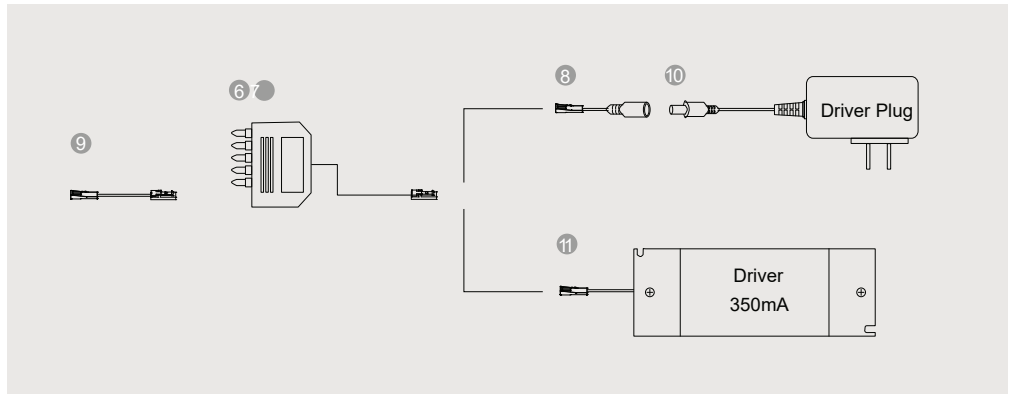

Cut out : 15mm

IP20

WIRING DIAGRAM

C.C.

C.V.

C.C Accessory (Constant Current)

	59220 Type: TOP junction box	6 way series connection cord
	59221 Type: TOP junction box	3 way series connection cord Length : 6"(15.24cm)
	59222 Type: Driver connection	Driver connection cord Length : 3.94"(10cm)
	59223 Type: Connection	Connection cord Length : 36"(91.44cm)
	59228 59229 Type: Driver Plug	I/P: 100-240V, O/P: 350mA/3-36VDC/max.8w CE/UL/CUL 3W x 1-2 pcs
	59230 Type: Driver	I/P: 100-277V, O/P: 350mA/5-40VDC/max.20w CE/ENEC/CCC/CUL 3W x 1-4 pcs