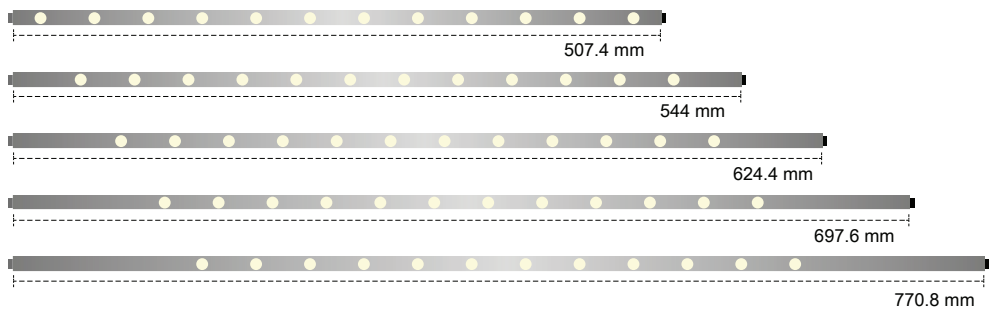

IP20

Goal line

This gate light, supremely lightweight, sleek, and flexible, injects innovation into the world of illumination. With no need for cumbersome installation procedures, it's easy to assemble and convenient to use. Comprising two vertical poles and one horizontal bar, the horizontal bar can rotate 360 degrees, offering a variety of color temperatures to swiftly refresh your space design. No worries, just pure inspiration and overflowing creativity.

► Customize your modular setup

Adapting to various spaces, shapes, and sizes.

Module options

Flood module

Dot module

Configuration options : Showcase Light

Configuration options : Linear Light

4,8 Watt

9,6 Watt

14,4 Watt

Showcase Light

The Goal line is a supremely lightweight, sleek, and flexible fixture. It injects innovation into the world of illumination without cumbersome installation procedures. It's easy to assemble and convenient to use two vertical poles and one horizontal bar. The horizontal bar can rotate 360 degrees and offer a variety of color temperatures to swiftly refresh your space design.