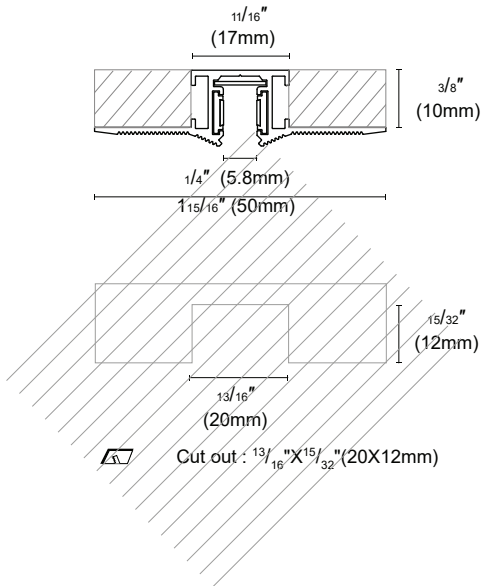

Colour Black ■

INSTALLATION TRACK

Article number	L (mm)	TYPE
73032	39.37" (1000mm)	Recessed Trimless
73042	59.06" (1500mm)	Recessed Trimless
73052	78.74" (2000mm)	Recessed Trimless

Article number	TYPE
73911	Trimless recessed horizontal corner

Article number	TYPE
73912	Trimless recessed vertical corner