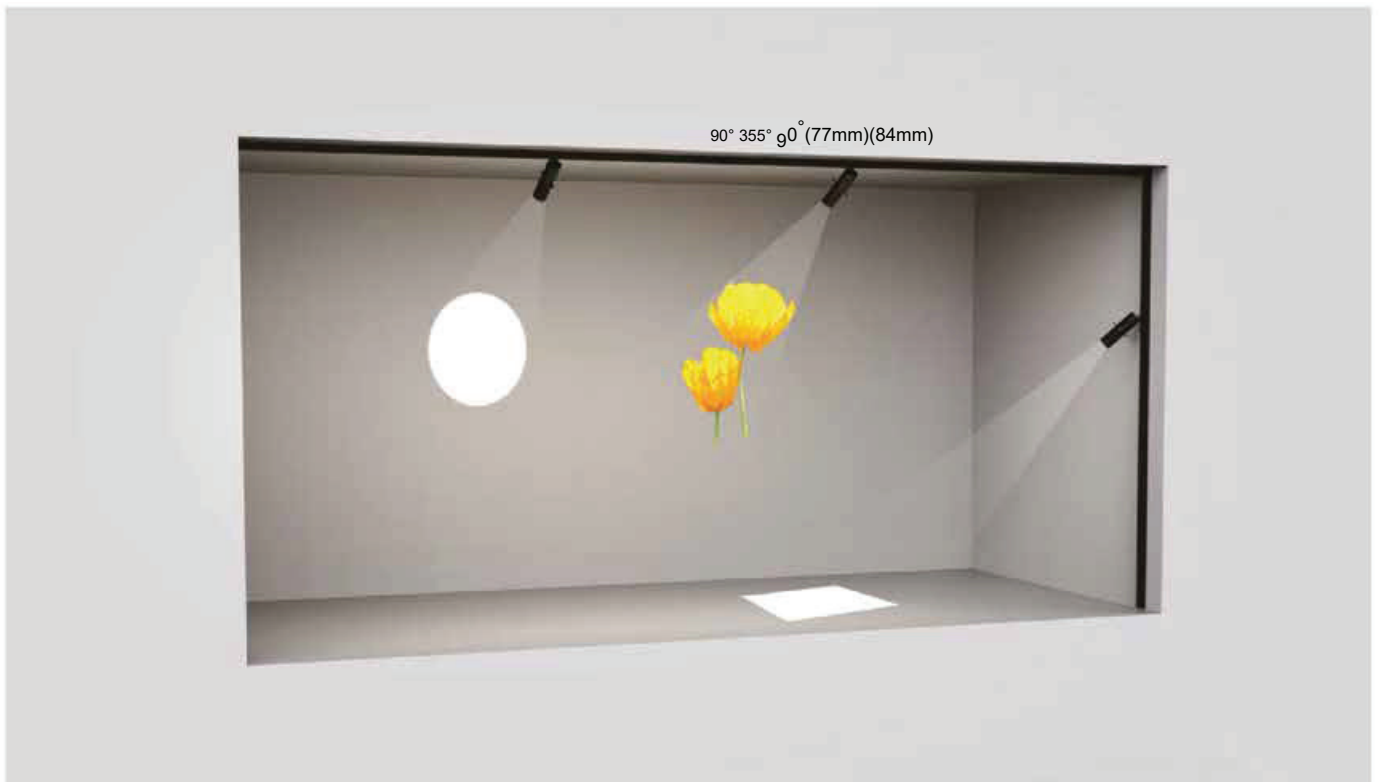

Article number	73302
Fixture Consumption	2.3W
Voltage	24 VDC
Lumen	164 (lm)
Beam Angle	18°~35° (Lens)
CCT	3000K
CRI	90+
Colour	Black

7331X 7331X
Color filter please contact with our sales rep
for more info