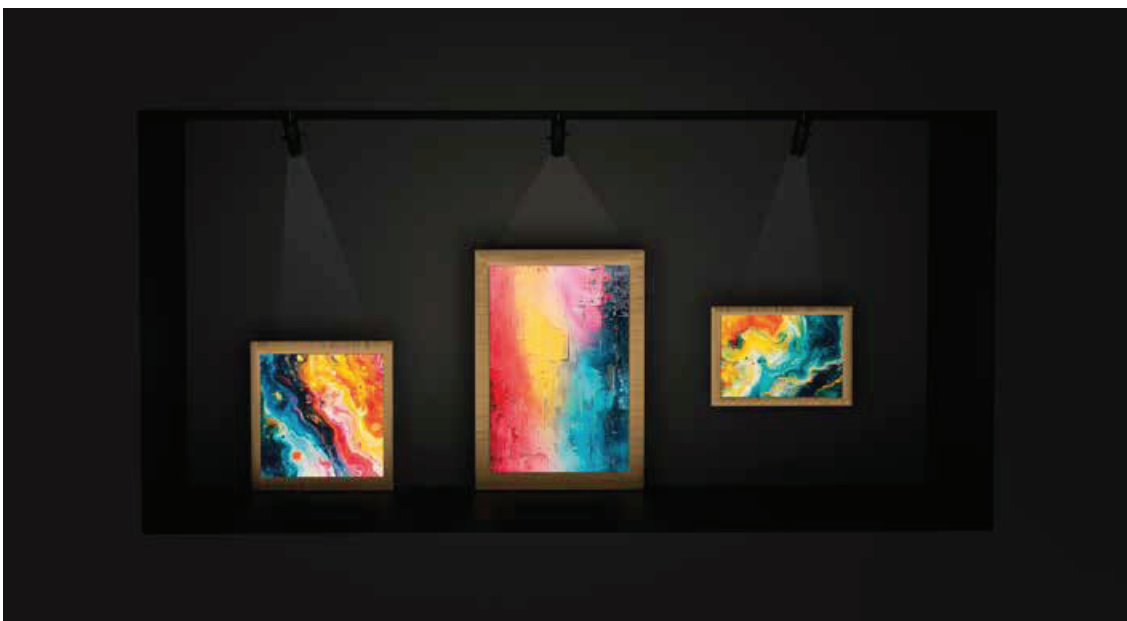

Article number	LED Consumption	Current	LED Lumen	Delivered Lumen	Beam Angle	CCT	CRI
73320	3W	700 mA	193 lm	38 lm	18°-35° (Lens)	3000K	90+

⊙ Cut out : 8mm

Optional Accessory

7331X
Color
filter

7331X please contact
with our sales rep for
more info