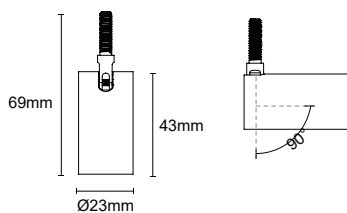

Optional Accessory

S-014
Snoot

Showcase lights-spot

Colours

Body: 3 Brass  2 Black 

Article number	LED Consumption	Current	LED Lumen	Delivered Lumen	Beam Angle	CCT	CRI
7334X	3W	700 mA	210 lm	173 lm	15°/ 27°/32° (Lens)	3000K	90+