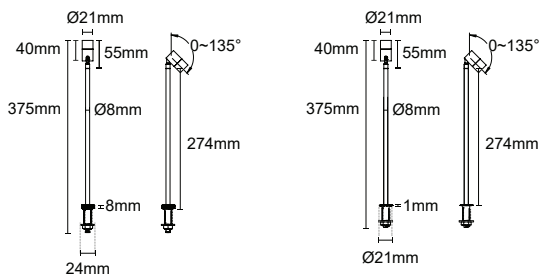

Cut out : 15mm

IP20

WIRING DIAGRAM

C.C.

C.V.

C.C Accessory (Constant Current)

	59220 Type: TOP junction box	6 way series connection cord
	59221 Type: TOP junction box	3 way series connection cord Length : 6"(15.24cm)
	59222 Type: Driver connection	Driver connection cord Length : 3.94"(10cm)
	59223 Type: Connection	Connection cord Length : 36"(91.44cm)
	59228 59229 Type: Driver Plug	I/P: 100-240V, O/P: 350mA/3-36VDC/max.8w CE/UL/CUL 3W x 1-2 pcs
	59230 Type: Driver	I/P: 100-277V, O/P: 350mA/5-40VDC/max.20w CE/ENEC/CCC/CUL 3W x 1-4 pcs