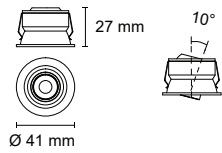

Cut out : 18 mm

Standard

Colours

Body: 1 White 2 Black 5 Silver

Article number	LED Consumption	Current	LED Lumen	Delivered Lumen	Beam Angle	CCT	CRI
ALU5300X	2 W	700 mA	158 lm	-	250° (Lens)	3000K	90+

Cut out : 35 mm