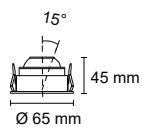

Colours Body: 1 Black 2

White ☐ ☒ ☐

Article number	LED Consumption	Current	LED Lumen	Delivered Lumen	Beam Angle	CCT	CRI
ALU5313X -XX-XX	4 W	350 mA	408 lm	273 lm	15°/36° (Lens)	3000K/2700K	90+