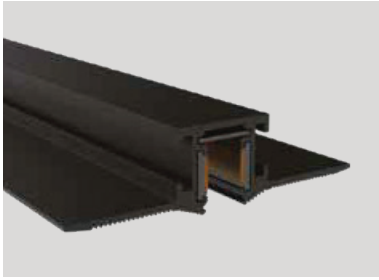

Exquisite, elegant, luxurious, and grandeur are its deputation.

Max wattage linkable per loop for 24V, 96W, class 2 driver. (FOR U.S.)

Max wattage linkable per loop for 24V, 100W. (FOR EU)

Panel

Spot

recessed trimless track