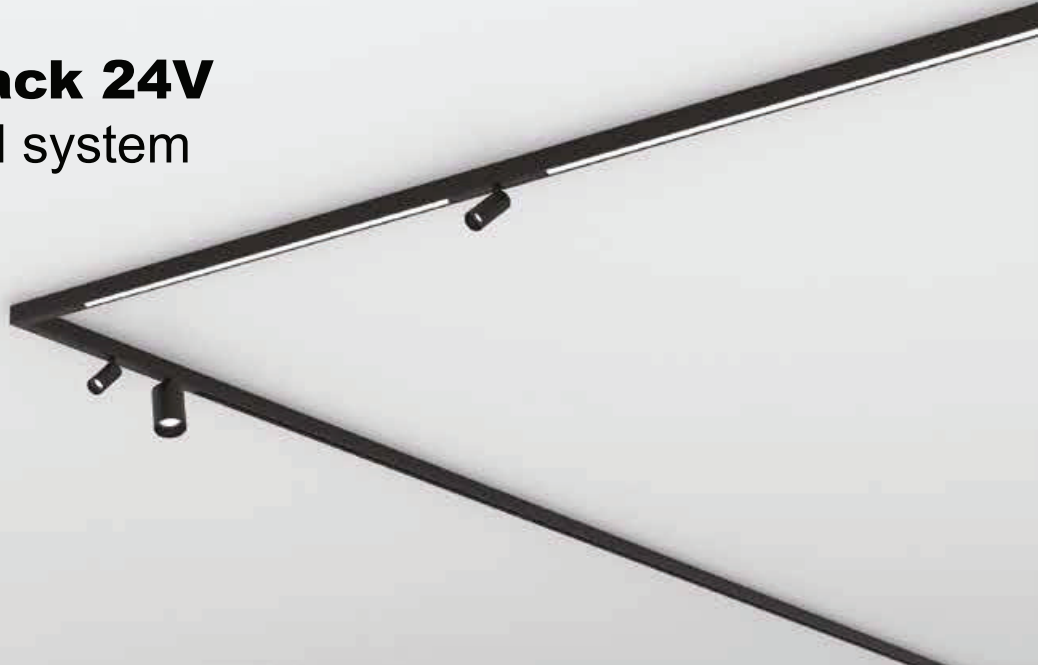

Showcase Track 24V

Surface Mounted system

Quickinfo

GENERAL

Surface Mounted

Recessed

ELECTRICAL

NON DIM

PHYSICAL

Aluminium

Spray powder

Description

The incredible 11 mm profile size that characterizes the program enhances the light's flexibility and its relationship with the architecture.

The surface-mounted profile track gives the architectural designer the ability to outline the most distinctive artistic expressions inside the space.

Max wattage linkable per loop for 24V, 96W, class 2 driver. (FOR U.S.)

Max wattage linkable per loop for 24V, 100W. (FOR EU)