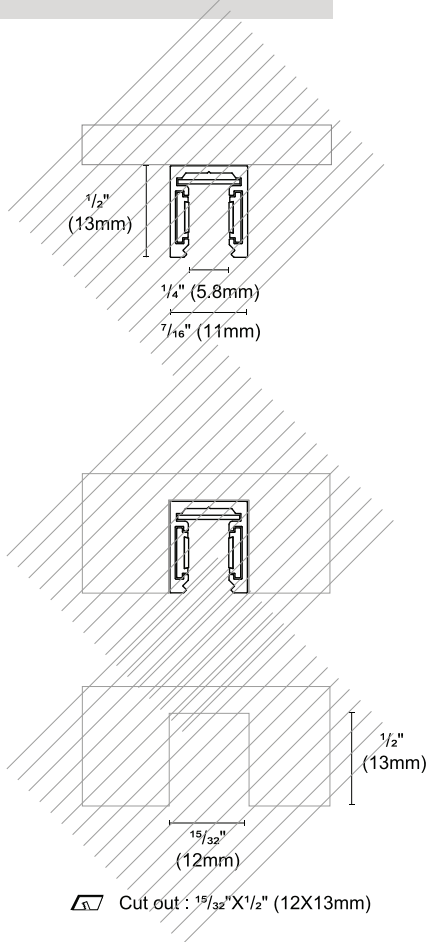

INSTALLATION TRACK

Article number	L (mm)	TYPE
73002	39.37" (1000mm)	Surface Mounted
73012	59.06" (1500mm)	Surface Mounted
73022	78.74" (2000mm)	Surface Mounted