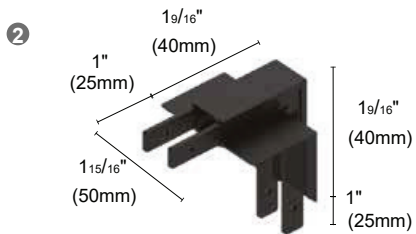

Article number	TYPE
73911	Trimless recessed horizontal corner