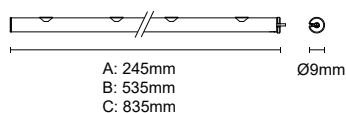

Colours 9 Haze

2 Black ☐ ☒

Article number	LED Consumption	Constant Current	LED Lumen	Delivered Lumen	Beam Angle	CCT	CRI
7166x	4.8W	250 mA	486 lm	-- lm	30° (Lens)	3000K	90+
7167x	9.6W	500 mA	972 lm	-- lm	30° (Lens)	3000K	90+
7168x	14.4W	750 mA	1458 lm	-- lm	30° (Lens)	3000K	90+