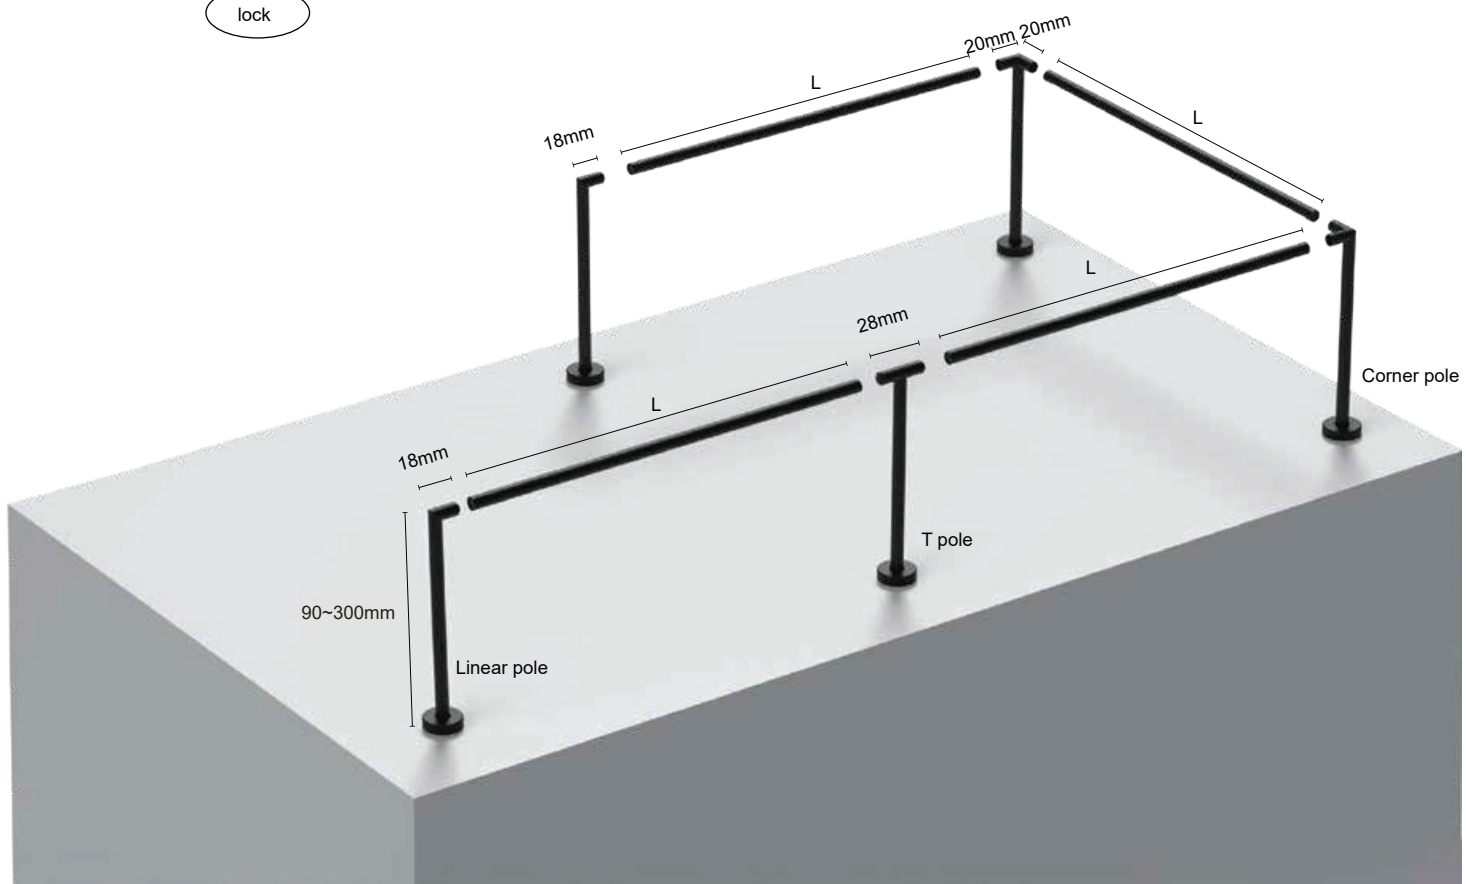

With special optical lenses to enhance light distribution and minimize glare to ensure your perfect illumination experience.

Variety of styles

This is the perfect choice for displaying your products. Not only does it boast an exquisite appearance, but it also offers powerful functionality to make your product displays more enticing. This lighting fixture comes equipped with two types of bases, thin and thick, catering to different display needs and style preferences. The thin base provides a sleek, minimalist look, perfectly blending with the tabletop.

IP20

Goal line

This gate light, supremely lightweight, sleek, and flexible, injects innovation into the world of illumination. With no need for cumbersome installation procedures, it's easy to assemble and convenient to use. Comprising two vertical poles and one horizontal bar, the horizontal bar can rotate 360 degrees, offering a variety of color temperatures to swiftly refresh your space design. No worries, just pure inspiration and overflowing creativity.

9,6 Watt

14,4 Watt

Showcase Light

The Goal line is a supremely lightweight, sleek, and flexible fixture. It injects innovation into the world of illumination without cumbersome installation procedures. It's easy to assemble and convenient to use two vertical poles and one horizontal bar. The horizontal bar can rotate 360 degrees and offer a variety of color temperatures to swiftly refresh your space design.