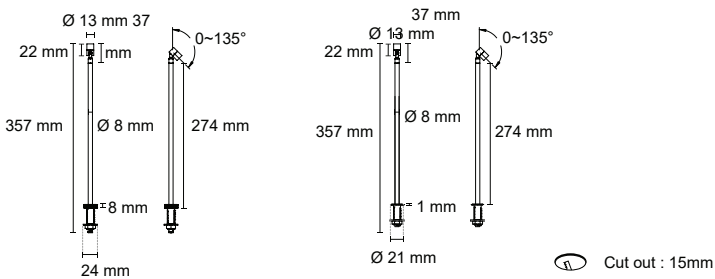

Colours

9Haze ☐ 4 Chrome ☐ 2 Black ☒

Article number	LED Consumption	Constant Current	LED Lumen	Beam Angle	CCT	CRI
7185X-XX	1 W	350 mA	125 lm	20° (Lens)	3000K 4000K	90+
7186X-XX	1 W	350 mA	125 lm	20° (Lens)	3000K 4000K	90+

IP20