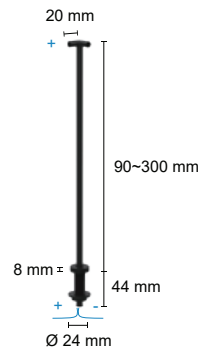

9,6 Watt

14,4 Watt

Showcase Light

The Goal line is a supremely lightweight, sleek, and flexible fixture. It injects innovation into the world of illumination without cumbersome installation procedures. It's easy to assemble and convenient to use two vertical poles and one horizontal bar. The horizontal bar can rotate 360 degrees and offer a variety of color temperatures to swiftly refresh your space design.

Dot module

Accessories - Poles

 Cut out : 14 mm

71990
Linear pole

71991
T pole

71990 C
Corner pole

Showcase lights - Goal Line

Colours