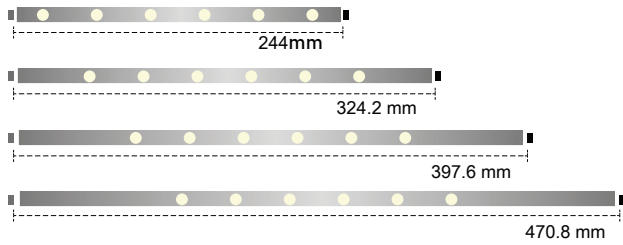

IP20

Goal line

This gate light, supremely lightweight, sleek, and flexible, injects innovation into the world of illumination. With no need for cumbersome installation procedures, it's easy to assemble and convenient to use. Comprising two vertical poles and one horizontal bar, the horizontal bar can rotate 360 degrees, offering a variety of color temperatures to swiftly refresh your space design. No worries, just pure inspiration and overflowing creativity.

► Customize your modular setup

Adapting to various spaces, shapes, and sizes.

Module options

Flood module

Dot module

Configuration options : Showcase Light

Configuration options : Linear Light

4,8 Watt

9,6 Watt

14,4 Watt

Showcase Light

The Goal line is a supremely lightweight, sleek, and flexible fixture. It injects innovation into the world of illumination without cumbersome installation procedures. It's easy to assemble and convenient to use two vertical poles and one horizontal bar. The horizontal bar can rotate 360 degrees and offer a variety of color temperatures to swiftly refresh your space design.