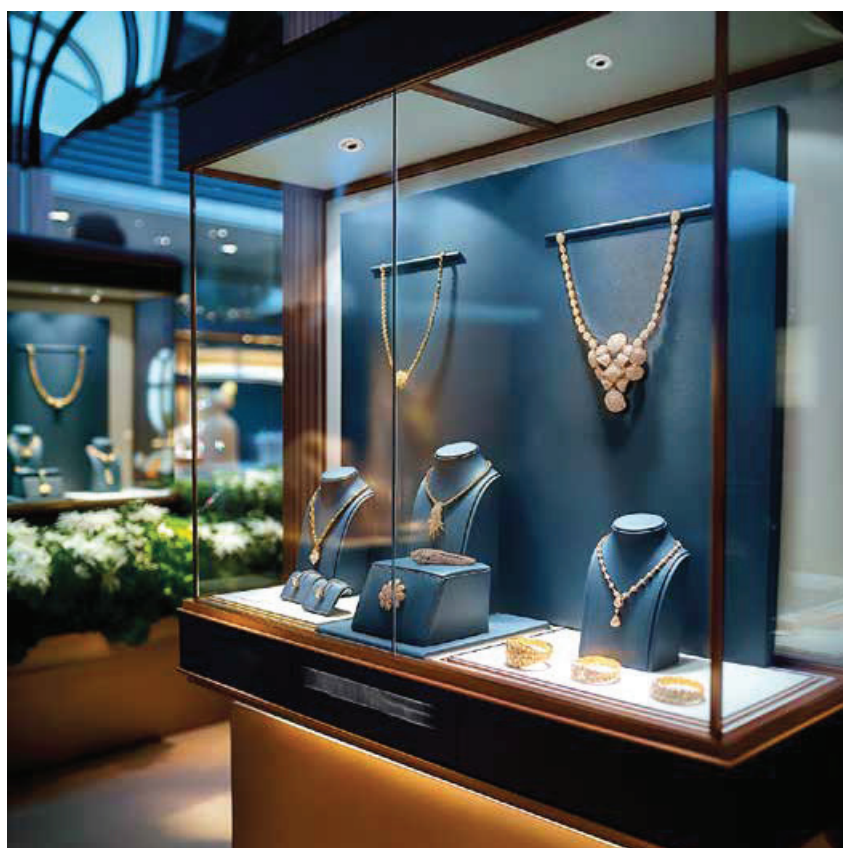

Cut out : 55 mm

The most powerful spotlight

This recessed premium display spotlight is designed to showcase the beauty of fine items. Despite its small size, it carries powerful lighting capabilities, adding a touch of brilliance to your display environment. With its 360° rotation and 90° tilt features, it grants you flexible control over lighting, ensuring every detail of your premium items is highlighted.