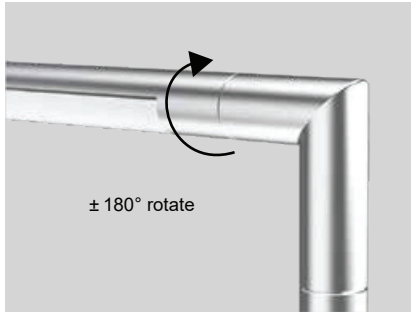

Dot module

Accessories - Poles

Cut out : 14 mm