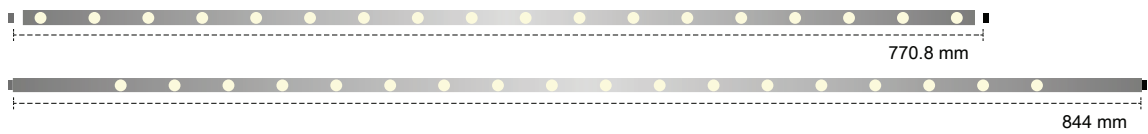

IP20

Goal line

This gate light, supremely lightweight, sleek, and flexible, injects innovation into the world of illumination. With no need for cumbersome installation procedures, it's easy to assemble and convenient to use. Comprising two vertical poles and one horizontal bar, the horizontal bar can rotate 360 degrees, offering a variety of color temperatures to swiftly refresh your space design. No worries, just pure inspiration and overflowing creativity.

► Customize your modular setup

Adapting to various spaces, shapes, and sizes.

Module options

Flood module

Dot module

Configuration options : Showcase Light

Configuration options : Linear Light

4,8 Watt

9,6 Watt

14,4 Watt

Showcase Light

The Goal line is a supremely lightweight, sleek, and flexible fixture. It injects innovation into the world of illumination without cumbersome installation procedures. It's easy to assemble and convenient to use two vertical poles and one horizontal bar. The horizontal bar can rotate 360 degrees and offer a variety of color temperatures to swiftly refresh your space design.