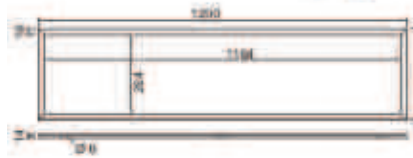

Panneaux lumineux LED

Non variable

D552531.xx

- .70 / 3200K 1840lm
- .40 / 4500K 2800lm
- 40W / 372 LED
- 100-240 Vac
- Convertisseur inclus
- 621 x 621mm

D552538.xx

- .70 / 3200K 1840lm
- .40 / 4500K 2800lm
- 40W / 372 LED
- 100-240 Vac
- Convertisseur inclus
- 598 x 598mm