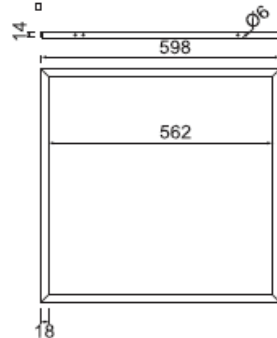

Panneaux lumineux LED

Non variable

D552531.xx

- .70 / 3200K 1840lm
- .40 / 4500K 2800lm
- 40W / 372 LED
- 100-240 Vac
- Convertisseur inclus
- 621 x 621mm

D552538.xx

- .70 / 3200K 1840lm
- .40 / 4500K 2800lm
- 40W / 372 LED
- 100-240 Vac
- Convertisseur inclus
- 598 x 598mm