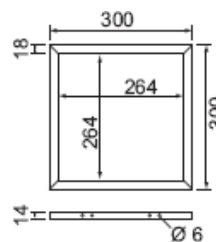

D552537.xx

- .70 / 3200K 700m
- .40 / 4500K 840lm
- 19W / 174 LED
- 100-240 Vac
- Convertisseur inclus
- 300 x 300mm