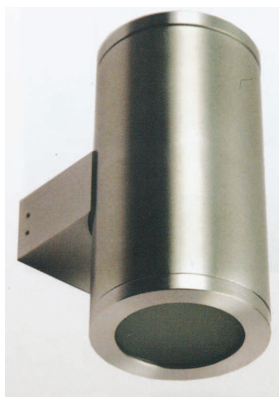

Applique Wall light

- 230V
- IP54
- GU10 / max. 35W / non-incluses
- Finition aluminium poli brillant

D502653.93
2x35W

D502652.9
1x35W

D502651.93
2x35W

D502650.93
1x35W

BDK Luminares