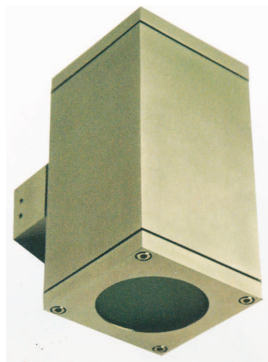

Applique Wall light

- 230V
- IP54
- GU10 / max. 35W / non-incluses
- Finition aluminium poli brillant

D502653.93
2x35W

D502652.9
1x35W

D502651.93
2x35W

D502650.93
1x35W

BDK Luminares