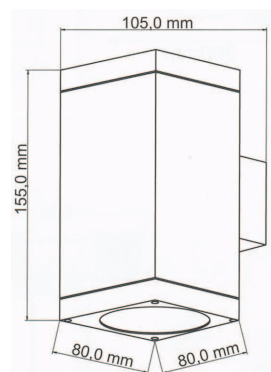

Applique Wall light

- 230V
- IP54
- GU10 / max. 35W / non-incluses
- Finition aluminium poli brillant

D502653.93
2x35W

D502652.9
1x35W

D502651.93
2x35W

D502650.93
1x35W

BDK Luminares