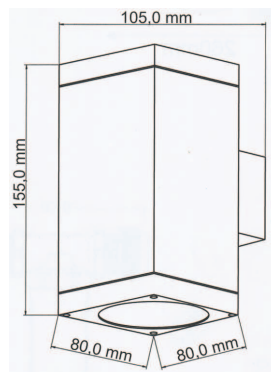

Applique Wall light

- 230V
- IP54
- GU10 / max. 35W / non-incluses
- Finition aluminium poli brillant

D502653.93
2x35W

D502652.9
1x35W

D502651.93
2x35W

D502650.93
1x35W

BDK Luminares