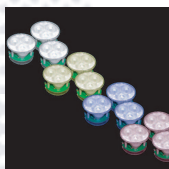

Applique Wall light

- 230V
- IP54
- GU10 / max. 35W / non-incluses
- Finition aluminium poli brillant

D502653.93
2x35W

D502652.9
1x35W

D502651.93
2x35W

D502650.93
1x35W

BDK Luminares