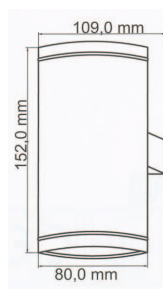

Applique Wall light

- 230V
- IP54
- GU10 / max. 35W / non-incluses
- Finition aluminium poli brillant

D502653.93
2x35W

D502652.9
1x35W

D502651.93
2x35W

D502650.93
1x35W

BDK Luminares