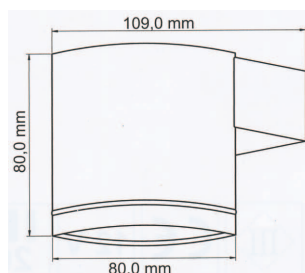

Applique Wall light

- 230V
- IP54
- GU10 / max. 35W / non-incluses
- Finition aluminium poli brillant

D502653.93
2x35W

D502652.9
1x35W

D502651.93
2x35W

D502650.93
1x35W

BDK Luminares