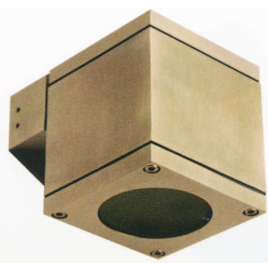

Applique Wall light

- 230V
- IP54
- GU10 / max. 35W / non-incluses
- Finition aluminium poli brillant

D502653.93
2x35W

D502652.9
1x35W

D502651.93
2x35W

D502650.93
1x35W

BDK Luminares